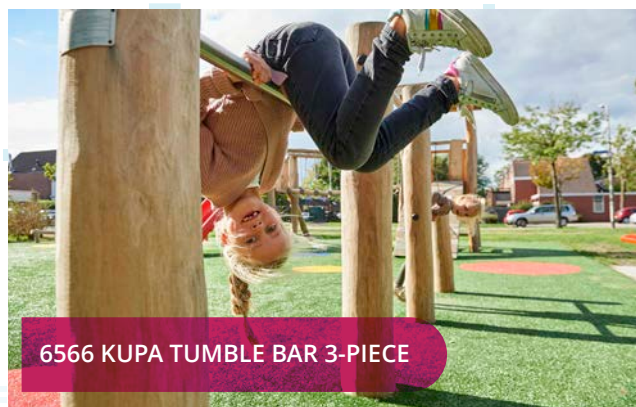

Art.no.	Description	Price*	Total price foundations
6631	★ Kupa Play table	€ 533	
6633	★ Kupa Vaulting post	€ 67	
6635	★ Kupa Play panel aqua	€ 2.272	
6636	★ Kupa Play panel flower	€ 1.445	
6637	★ Kupa Steppingpoles (6 pieces)	€ 337	
6638	★ Kupa Tiger net	€ 1.115	
6639	★ Kupa Birke	€ 4.643	
6640	★ Kupa Stilt Path	€ 786	
6641	★ Kupa Aspe	€ 2.553	
6642	★ Kupa William	€ 5.134	
6643	★ Kupa Balancing poles 10 pieces	€ 505	
6645	★ Kupa Frederik	€ 13.327	
6654	★ Kupa Plateau aerial runway	€ 1.950	
6655	★ Kupa Janna	€ 7.084	
6656	★ Kupa Emil	€ 34.618	
6657	★ Kupa Winch	€ 10.843	
6658	★ Kupa Fuel pump	€ 919	
6659	★ Kupa Elias	€ 7.757	
6660	★ Kupa Lone	€ 2.679	
6661	★ Kupa Shop	€ 4.096	
6663	★ Kupa Carl	€ 5.639	
6664	★ Kupa Bjorn	€ 33.196	
6665	★ Kupa Sven	€ 69.357	
6666	★ Kupa Kjeld	€ 12.161	
6667	★ Kupa Ivar	€ 20.457	
6668	★ Kupa Odin	€ 20.457	
6669	★ Kupa Rune	€ 28.348	
6670	★ Kupa Jari	€ 15.960	
6671	★ Kupa Port side	€ 10.328	
6672	★ Kupa Pelle	€ 21.160	
6673	★ Kupa Boom	€ 24.506	
6674	★ Kupa Starboard	€ 40.831	
6675	★ Kupa Hassel	€ 5.902	
6676	★ Kupa Tipi	€ 11.125	
6677	★ Kupa Swing rope	€ 3.282	

*Prices in Euros, excluding VAT, excluding carriage costs. | p.o.r.: price on request | Prices of foundations are not included in the price of the equipment. Prices of the foundations are mentioned separately. Technical modifications and price changes are reserved. Prices valid from 01-02-2024 until 31-01-2025.