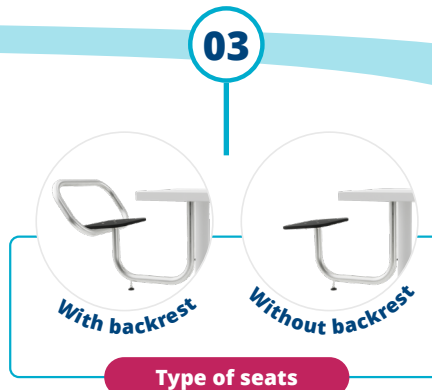

CONFIGURABLE GAME TABLE

IJSLANDER B.V.

IJSLANDER

IJSLANDER

Pick a tabletop

01

Choose the number of seats

02

Choose for seats with or without backrest

03

04

Choose for floor mounted installation (at ground level at concrete) or on a prefab concrete slab