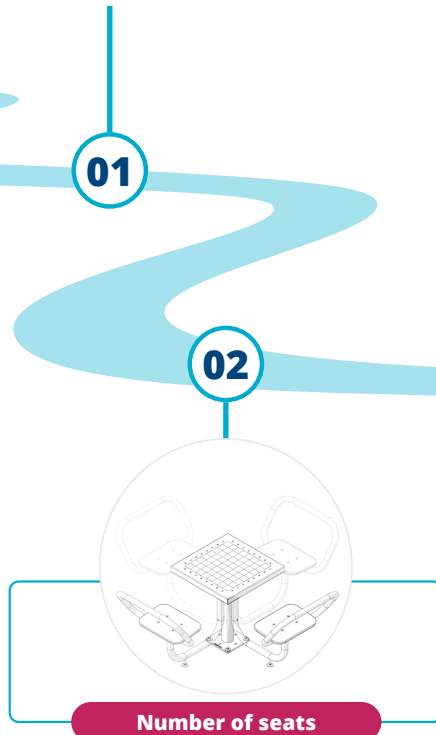

CONFIGURABLE GAME TABLE

IJSLANDER B.V.

IJSLANDER

IJSLANDER

Pick a tabletop

01

Choose the number of seats

02

Choose for seats with or without backrest

03

04

Choose for floor mounted installation (at ground level at concrete) or on a prefab concrete slab