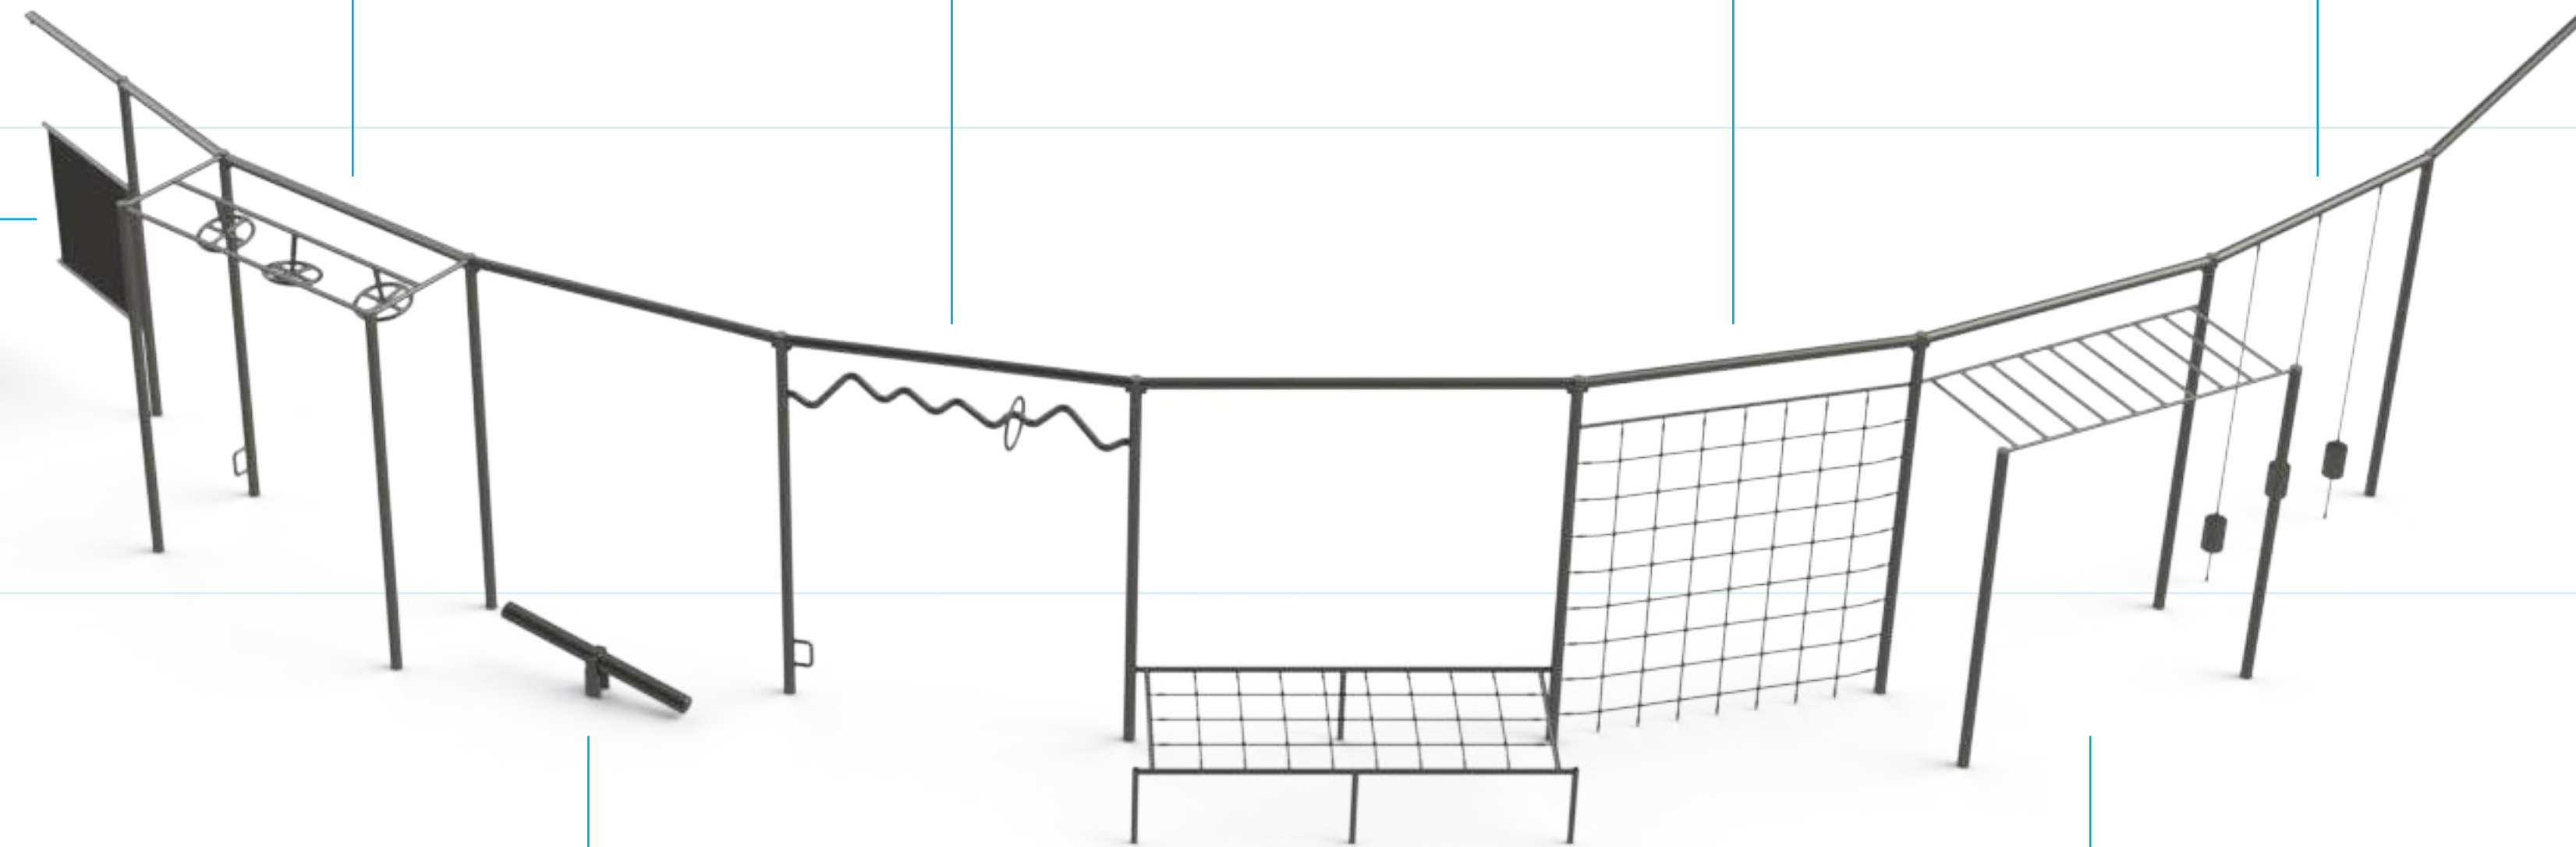

Pull up Bars

IJSLANDER

Monkey Spinners

Zigzag Hanging Parcours

Climbing Wall

Climbing Parcours

B-02

! IMPACT ATTENUATING SURFACE NEEDED

2 MEDIUM

Chalkboard

Information Sign

Tilttable Balancing Beam

Crawling Net

Monkey Bars

IJSLANDER

Climbing Net