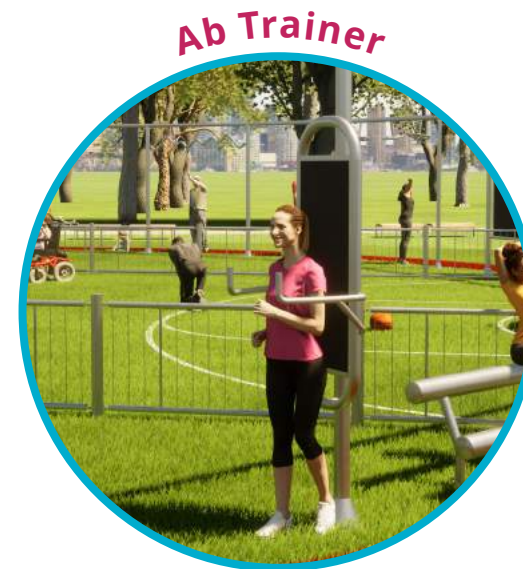

IJSLANDER

Ab Trainer

B-03

! IMPACT ATTENUATING SURFACE NEEDED

3 EXPERT