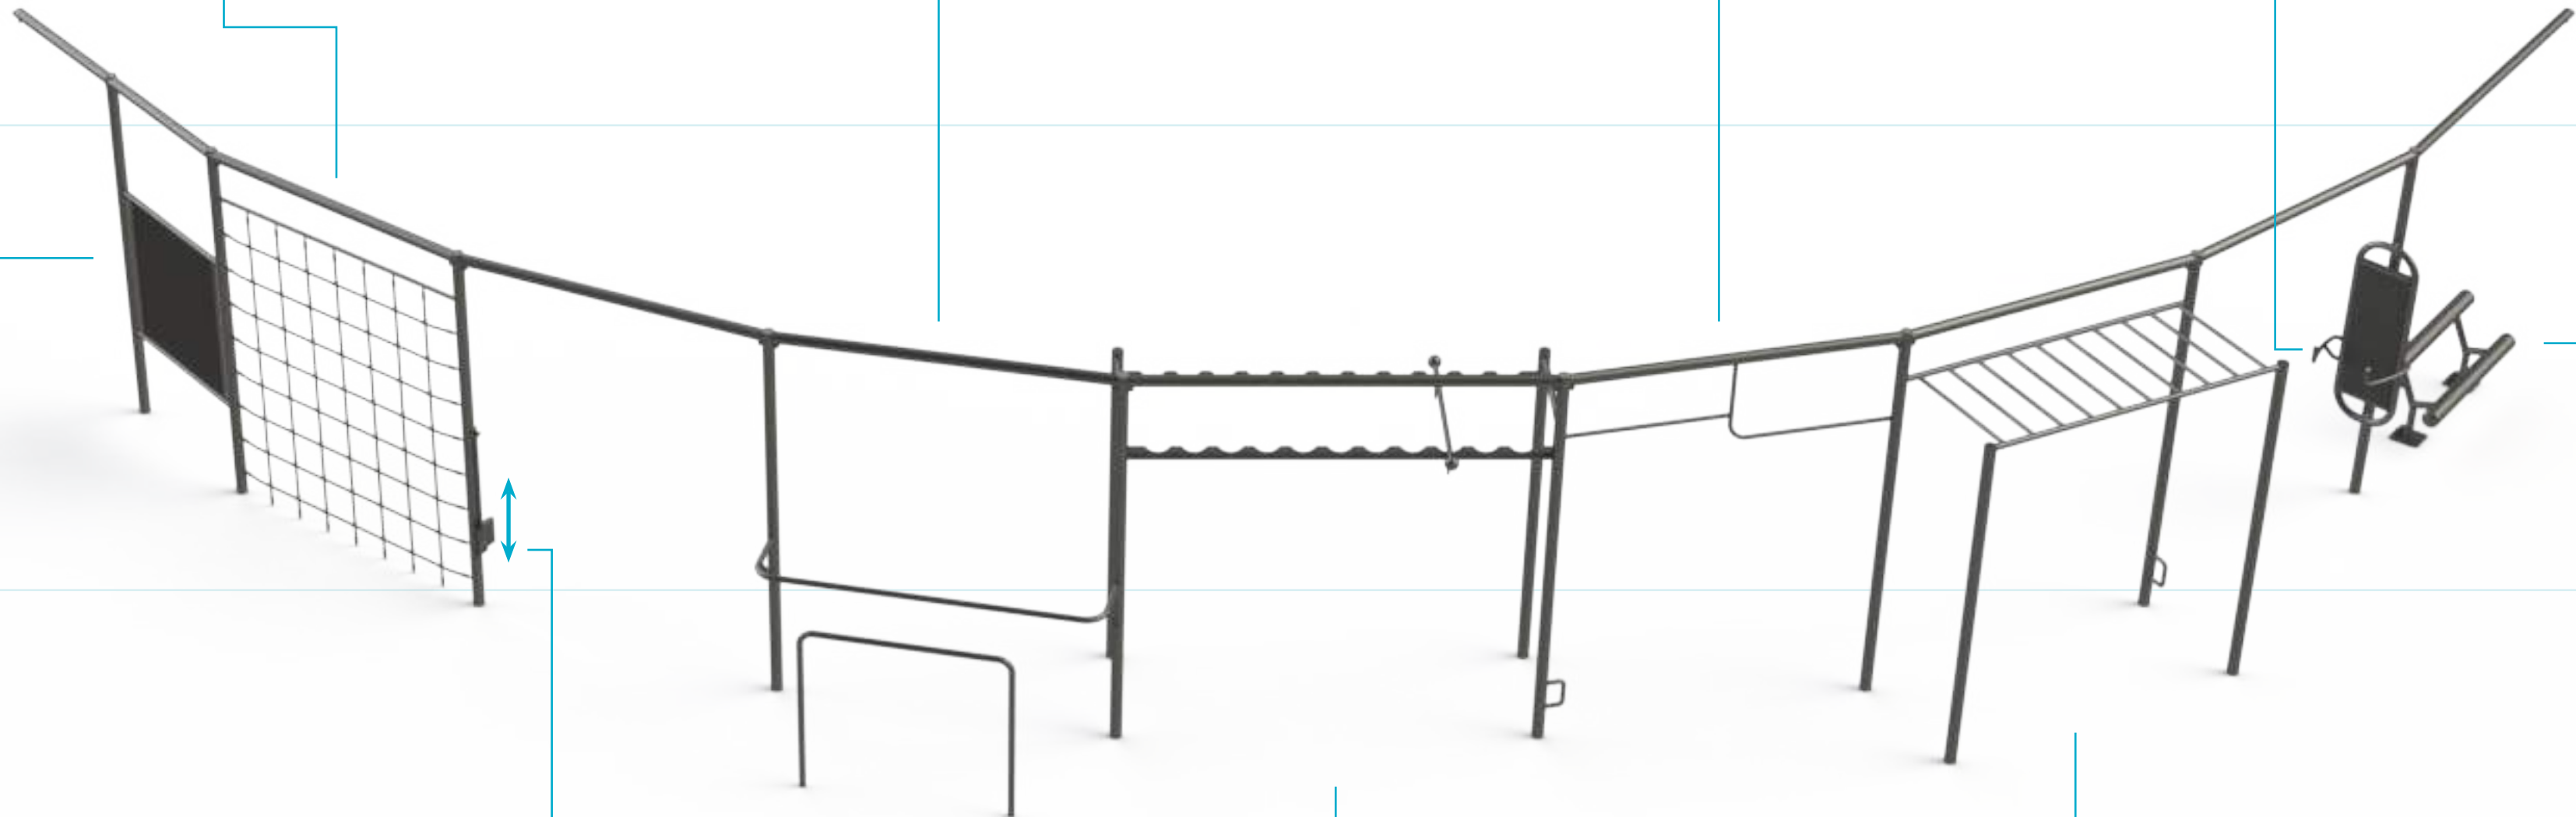

Pull up Bars

IJSLANDER

Monkey Spinners

Zigzag Hanging Parcours

Climbing Wall

Climbing Parcours

B-02

! IMPACT ATTENUATING SURFACE NEEDED

2 MEDIUM

Chalkboard

Information Sign

Tilttable Balancing Beam

Crawling Net

Monkey Bars

IJSLANDER

Climbing Net

Dip Bar

Pull up Bars

Ab Trainer

B-03

! IMPACT ATTENUATING SURFACE NEEDED

3 EXPERT

Chalkboard

Information Sign

Wall Squat

Horizontal salmonladder

Monkey Bars

Youth Bench