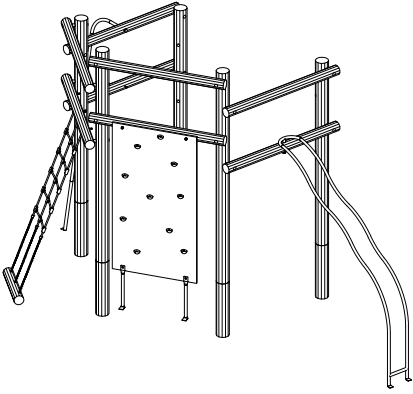

Parts List		
QTY	PART NO	DESCRIP.
1	D11031	Ø120-140mm, Assembled
4	LE15108	Ø38x40mm
4	LE15256	M16x270mm
1	LE16098	M12x1,25mm nut
4	LE16100	M16 nut
8	LE16152	M16 - Ø30 mm
1	LE16167	M12 - Ø32 mm
9	LE16556	Ø42/38mm
1	LE20372	Slide tubes
1	RS00030	Ø160/180mm
1	RS00031	Ø160/180mm
1	RS00039	Ø120/140mm