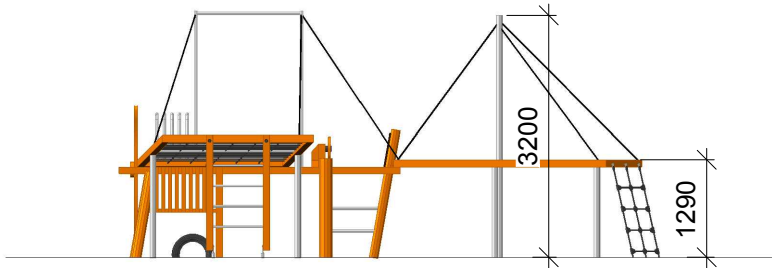

NORNA playgrounds	
Fokker Spin	
Z13304	
07.03.2019	REV. -

< 1620

≥ EN 1176

This drawing is the property of NORNA playgrounds and pursuant to current legislation may not be copied, transferred to or used by any third party. Should this drawing be used, a fee of 10% of the assumed contract price will be charged.