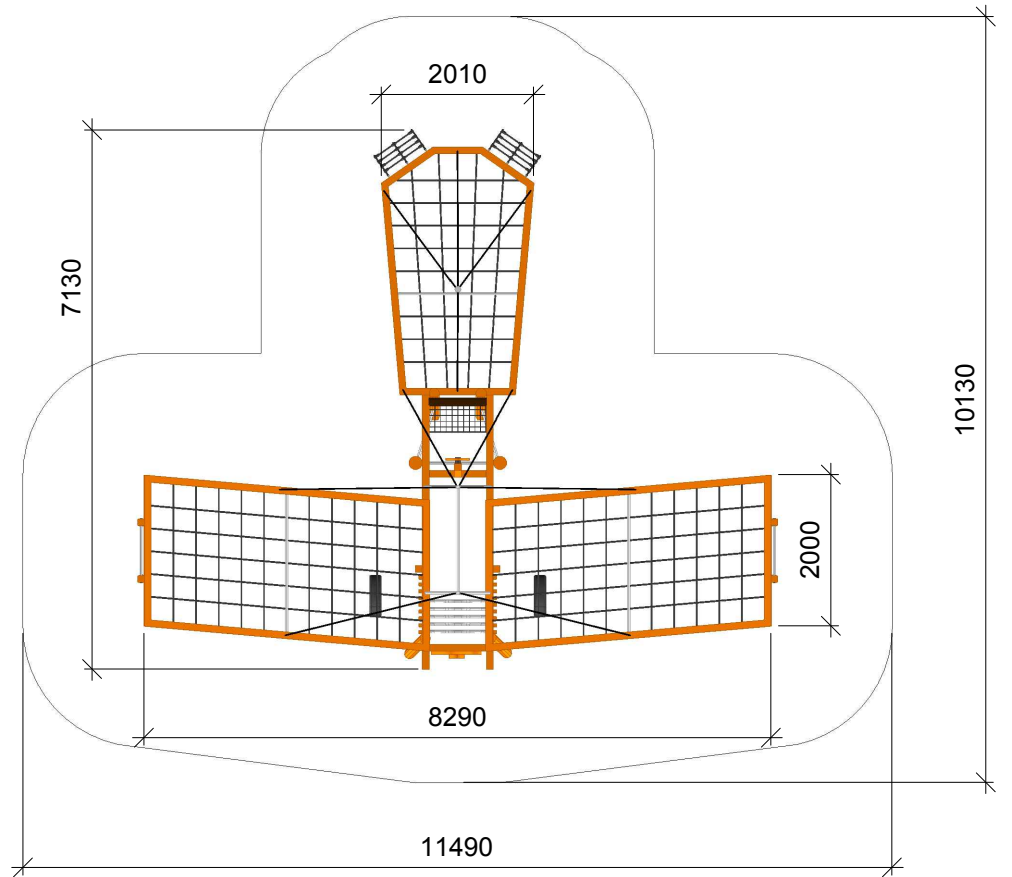

NORNA playgrounds	
Fokker Spin	
Z13304	
07.03.2019	REV. -

< 1620

≥ EN 1176

This drawing is the property of NORNA playgrounds and pursuant to current legislation may not be copied, transferred to or used by any third party. Should this drawing be used, a fee of 10% of the assumed contract price will be charged.