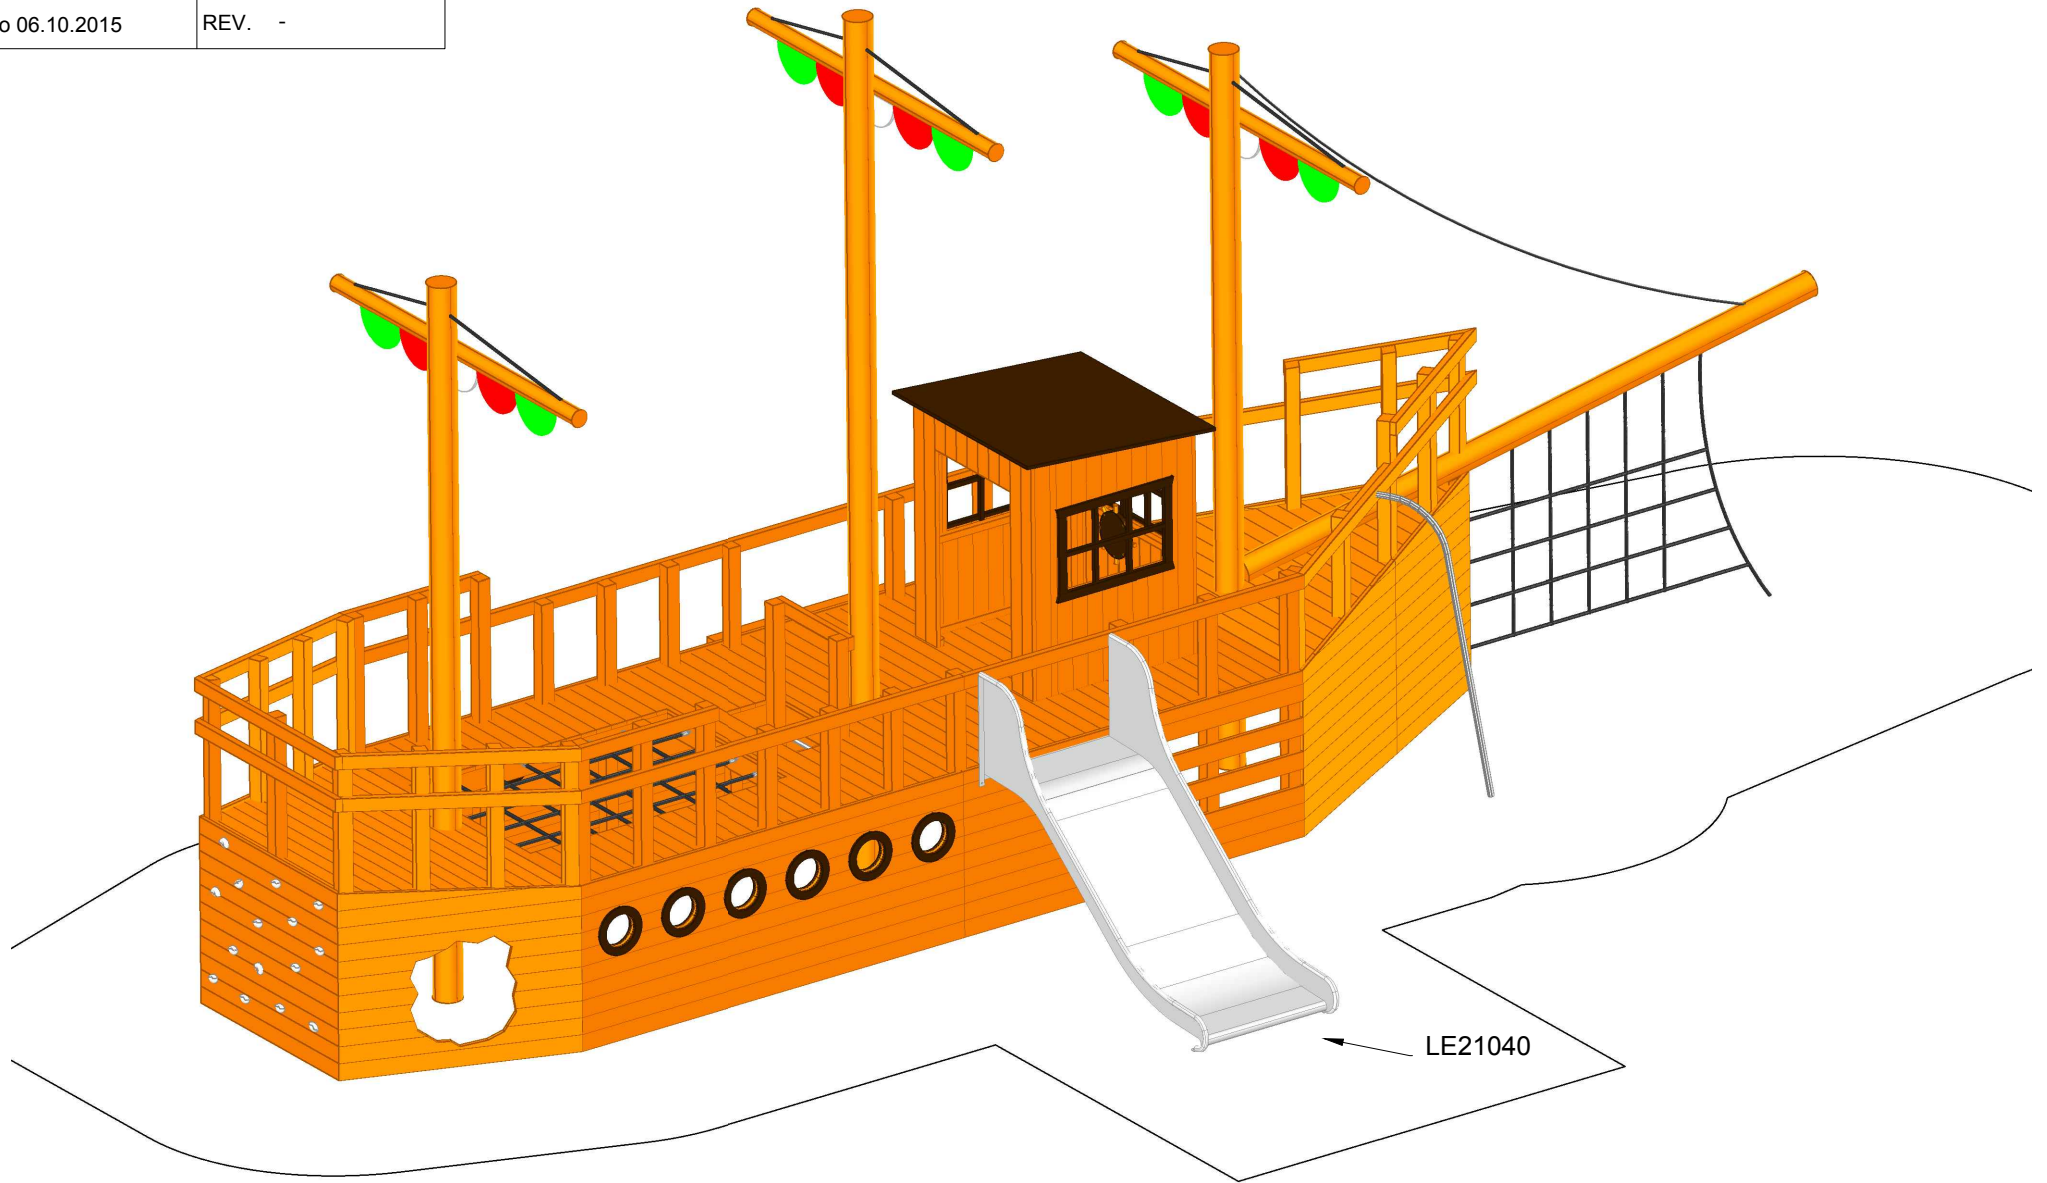

NORLEG

Ship

Z12167

Dato 06.10.2015

REV. -

This drawing is the property of NORLEG and pursuant to current legislation may not be copied, transferred to or used by any third party. Should this drawing be used, a fee of 10% of the assumed contract price will be charged.