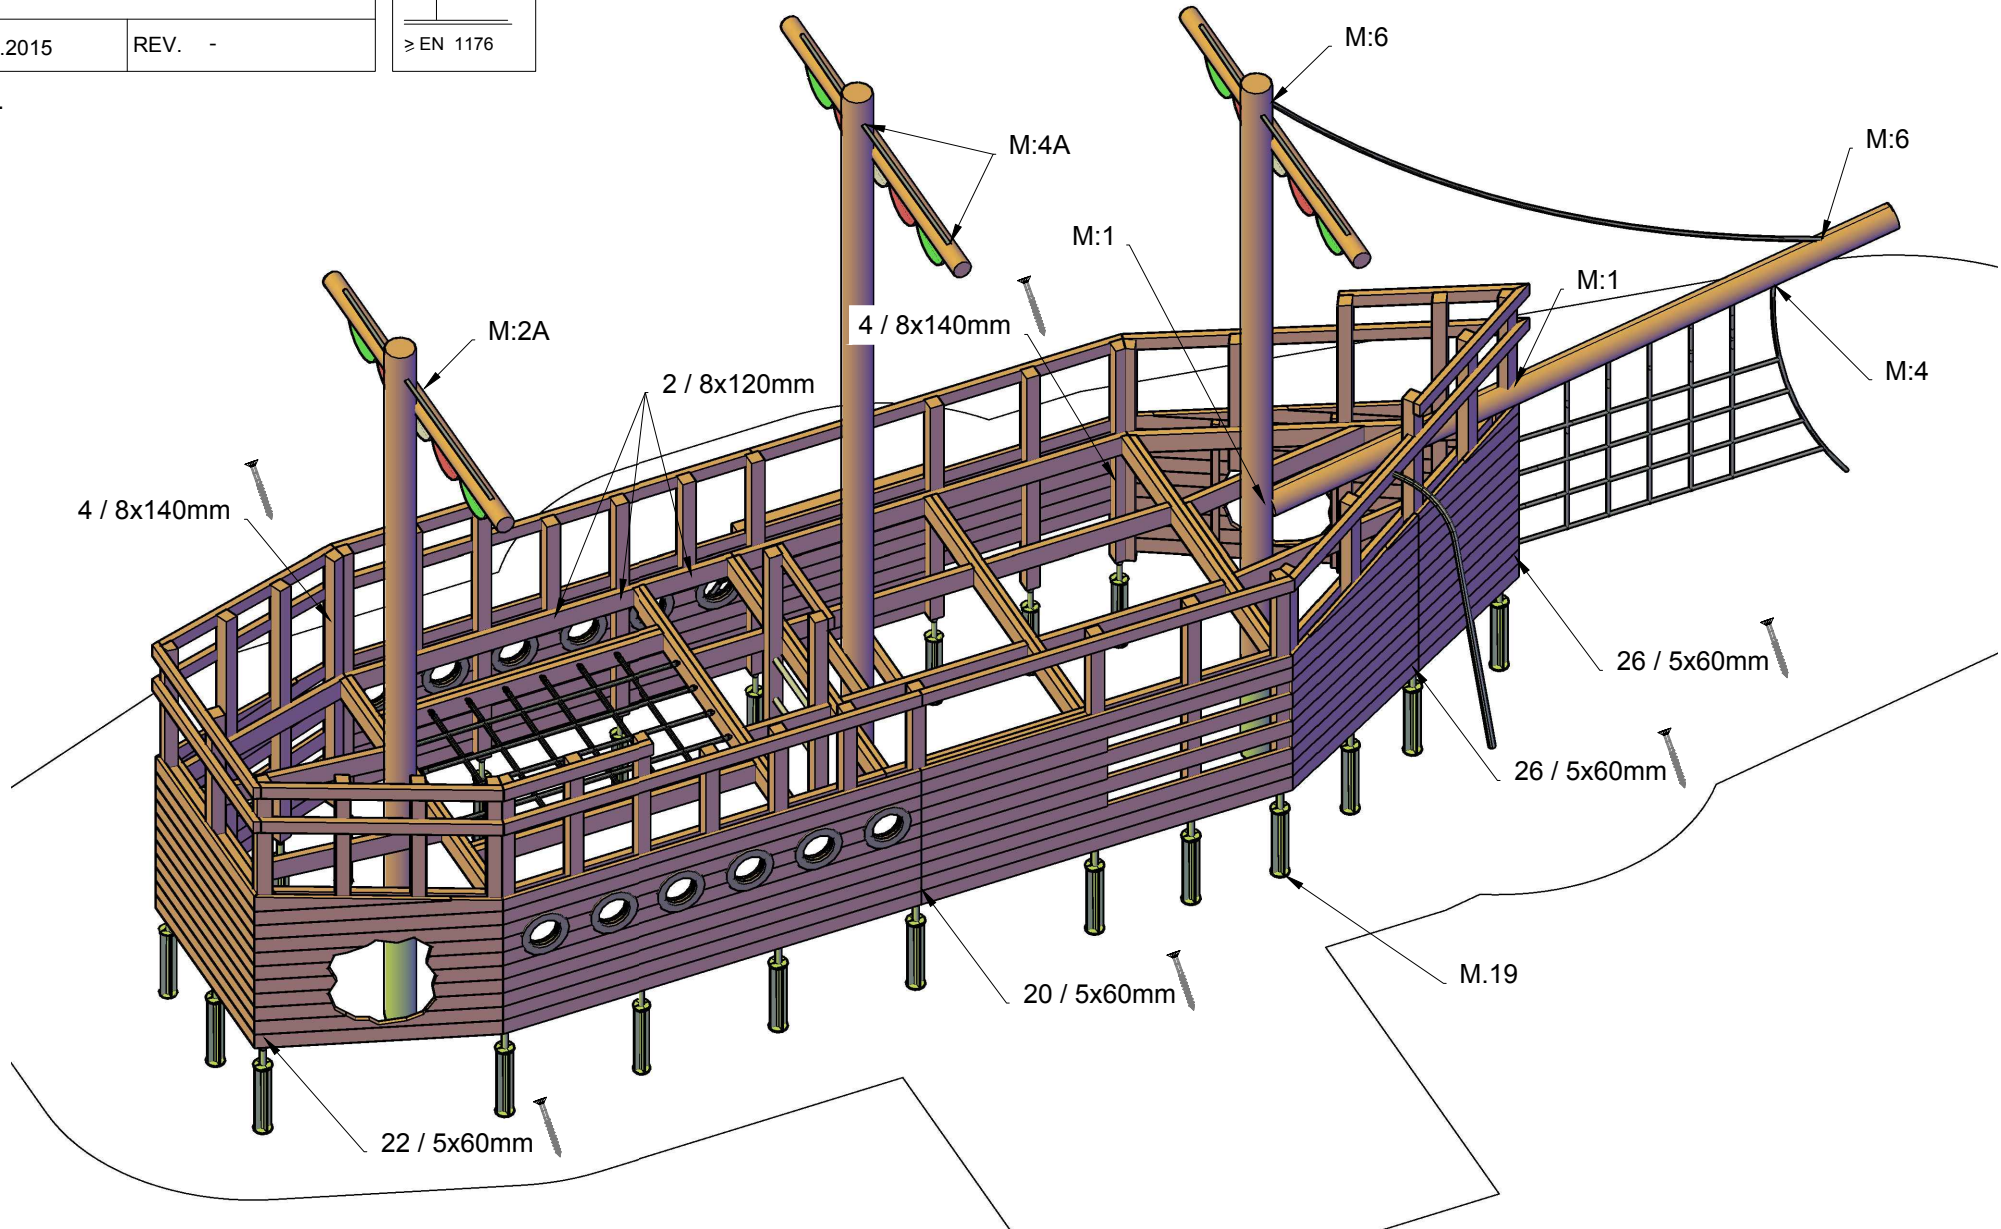

NORLEG - Mont.	
Ship	
Z12167	
Dato 06.10.2015	REV. -

< 2200

≥ EN 1176

Mont.p. nr.

- 1
- 2A
- 4
- 4A
- 6
- 19

This drawing is the property of NORLEG and pursuant to current legislation may not be copied, transferred to or used by any third party. Should this drawing be used, a fee of 10% of the assumed contract price will be charged.