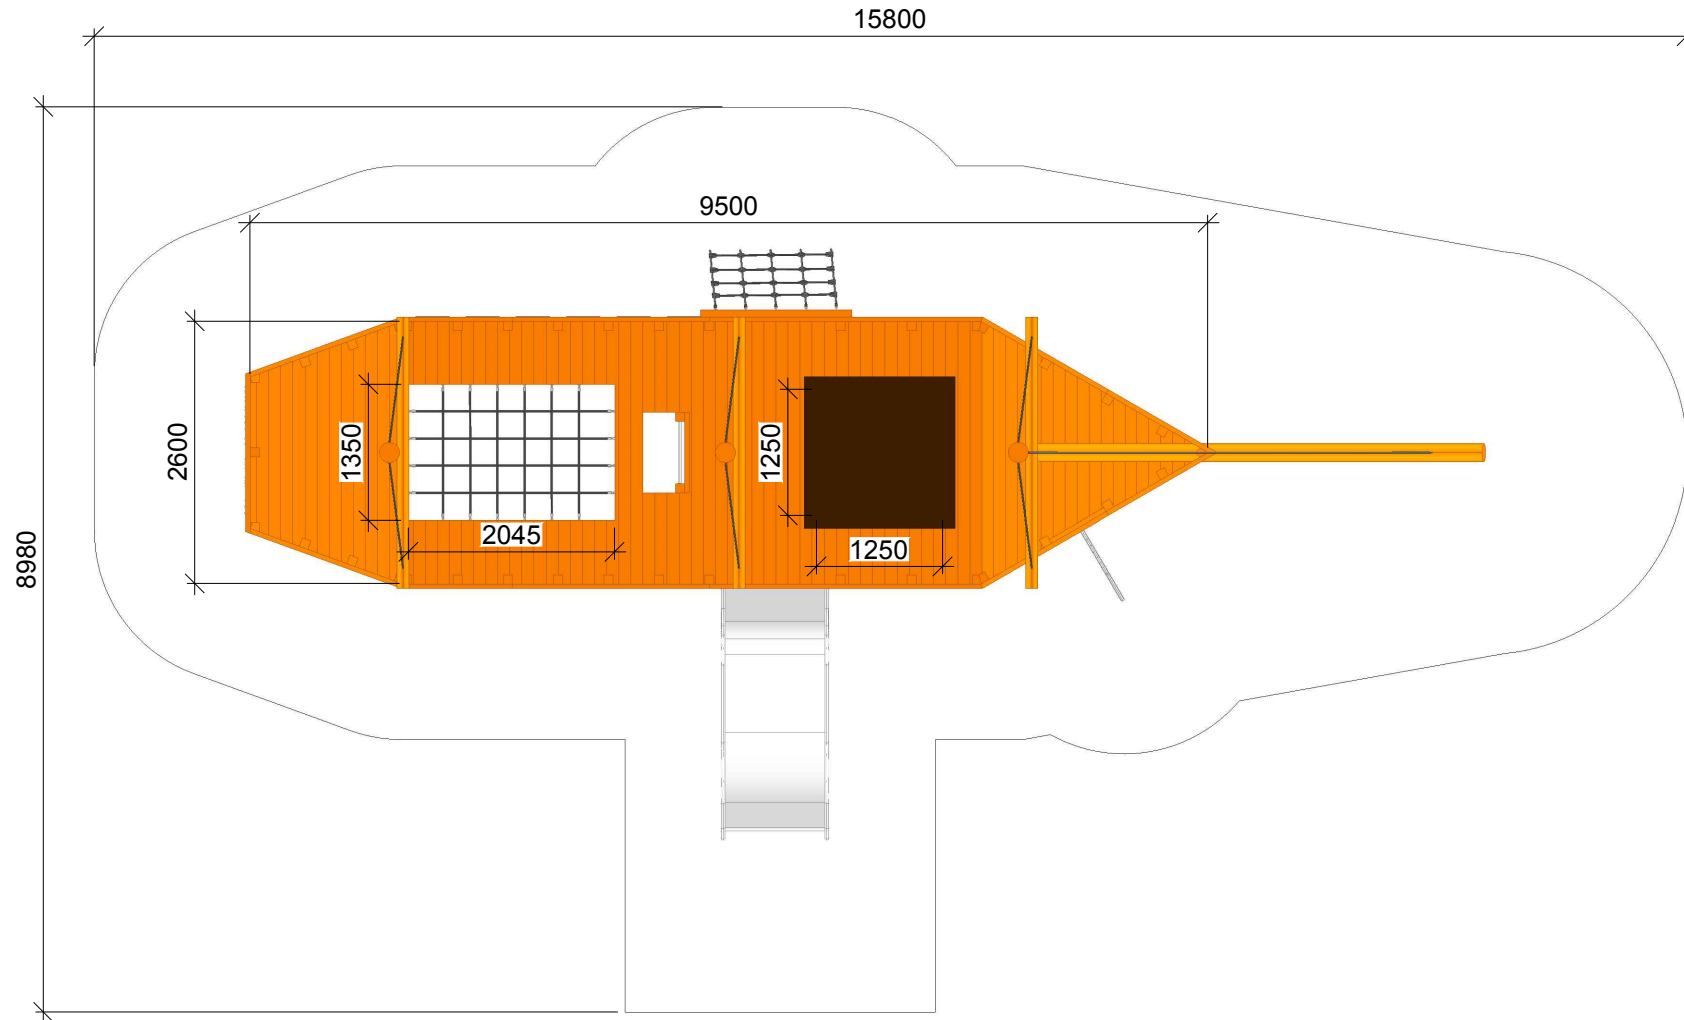

NORLEG	
Ship	
Z12167	
Dato 06.10.2015	REV. -

< 2200

≥ EN 1176

Ijlander rev. 6674

1:75

This drawing is the property of NORLEG and pursuant to current legislation may not be copied, transferred to or used by any third party. Should this drawing be used, a fee of 10% of the assumed contract price will be charged.

Ijlander BV
Oude Dijk 10
8096 RK Oldebroek | The Netherlands
T +31 (0)525 633420 | F +31 (0)525 631067
info@ijlander.com | www.ijlander.com