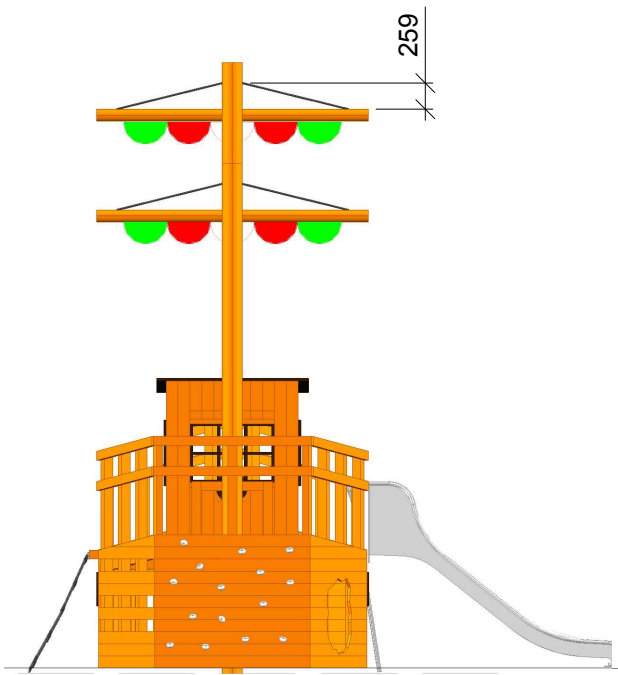

NORLEG	
Ship	
Z12167	
Dato 06.10.2015	REV. -

This drawing is the property of NORLEG and pursuant to current legislation may not be copied, transferred to or used by any third party. Should this drawing be used, a fee of 10% of the assumed contract price will be charged.