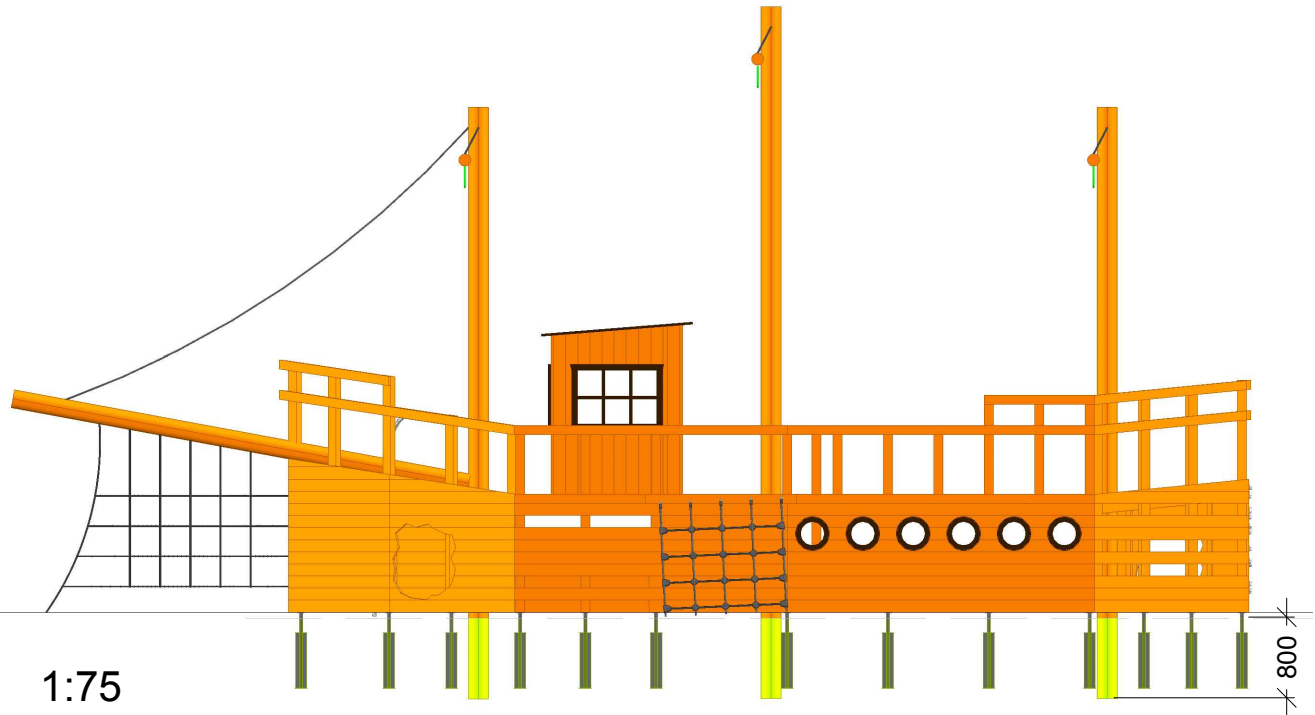

NORLEG	
Ship	
Z12167	
Dato 06.10.2015	REV. -

This drawing is the property of NORLEG and pursuant to current legislation may not be copied, transferred to or used by any third party. Should this drawing be used, a fee of 10% of the assumed contract price will be charged.