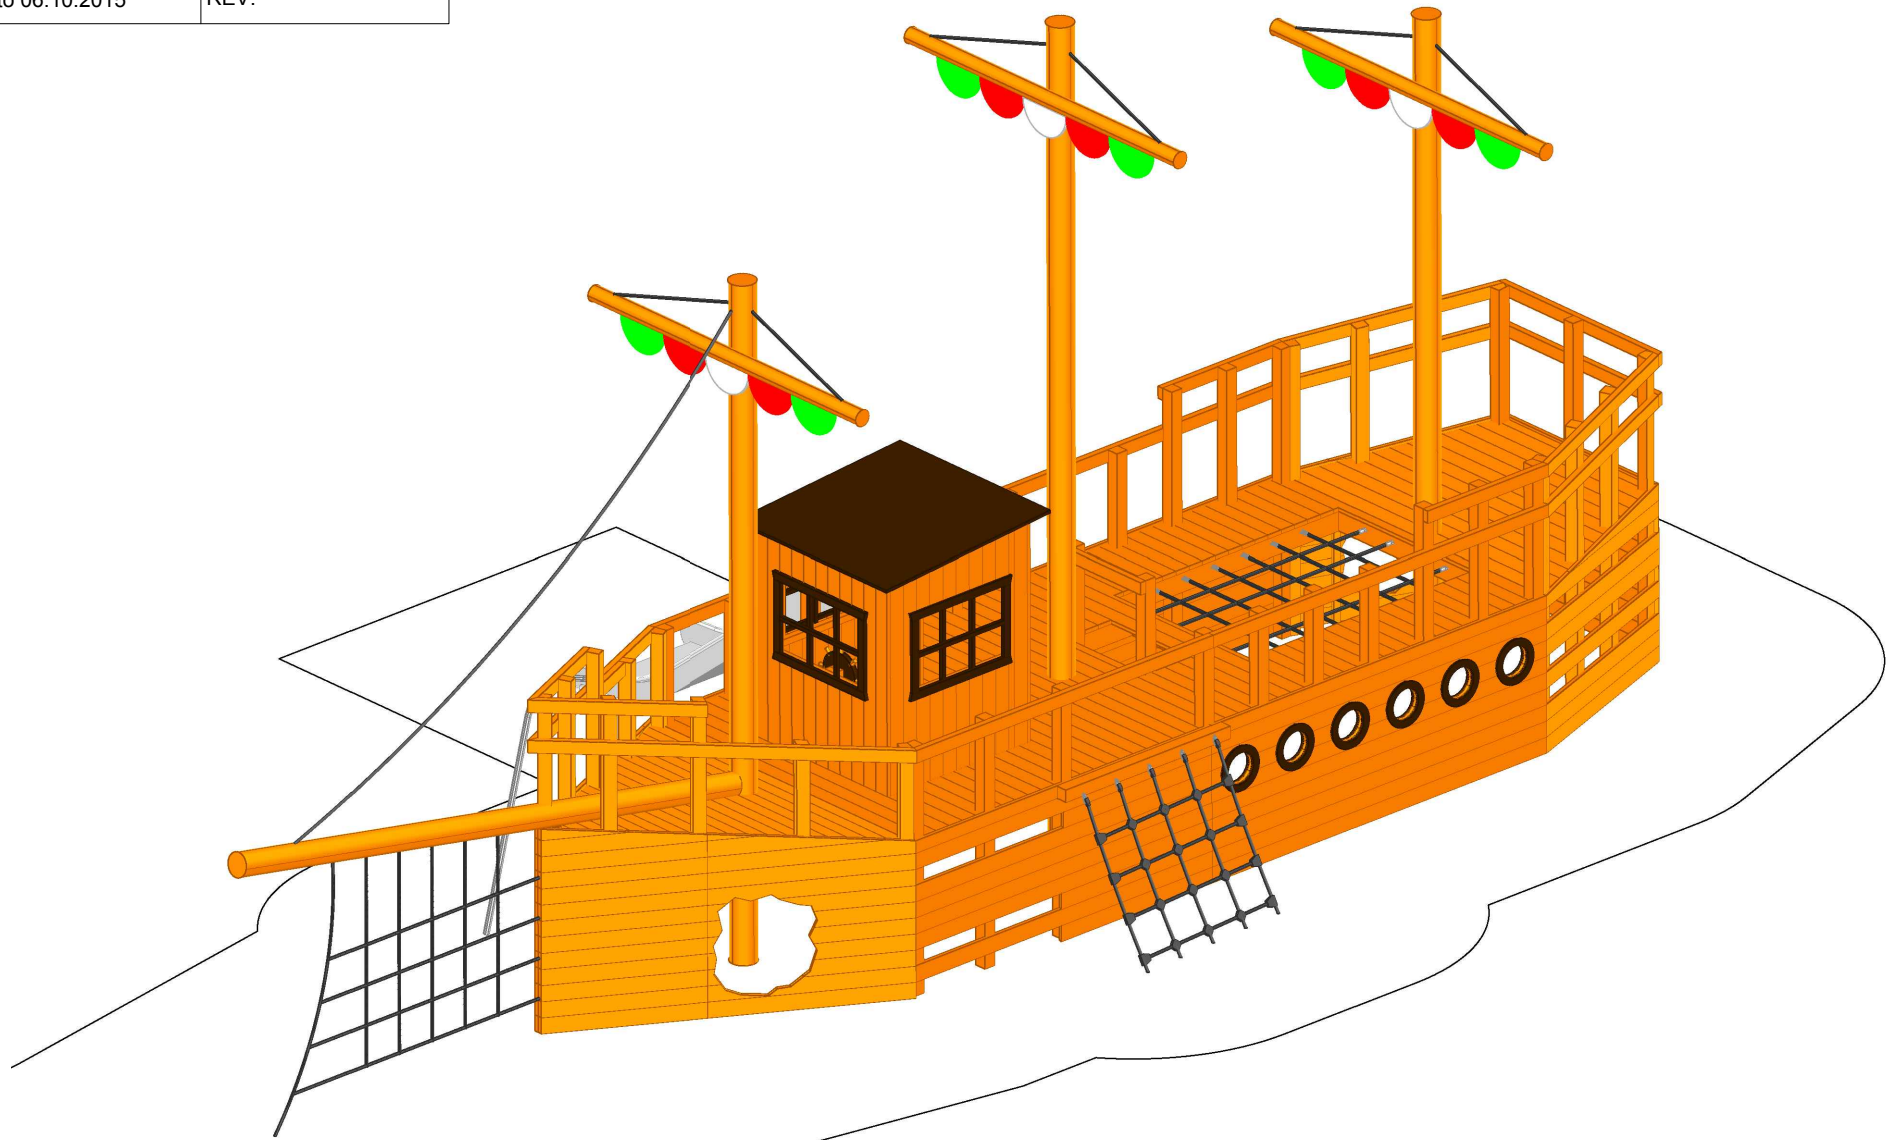

NORLEG	
Ship	
Z12167	
Dato 06.10.2015	REV. -

This drawing is the property of NORLEG and pursuant to current legislation may not be copied, transferred to or used by any third party. Should this drawing be used, a fee of 10% of the assumed contract price will be charged.