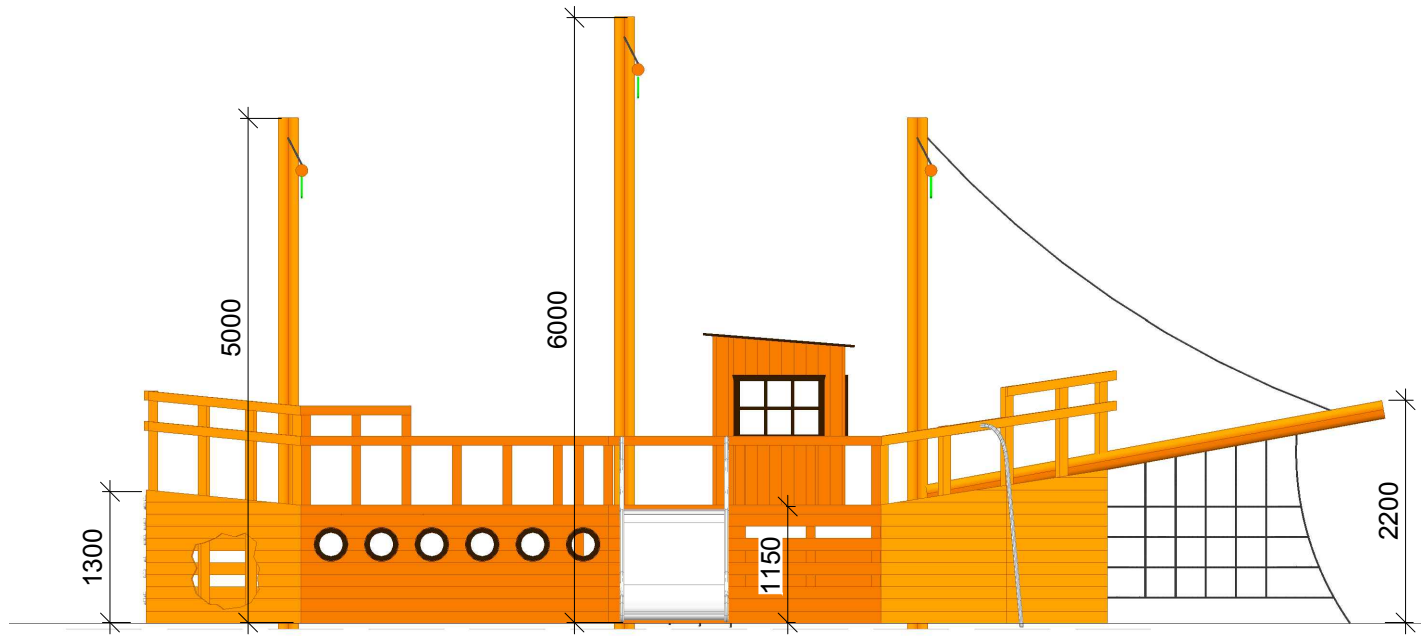

NORLEG	
Ship	
Z12167	
Dato 06.10.2015	REV. -

This drawing is the property of NORLEG and pursuant to current legislation may not be copied, transferred to or used by any third party. Should this drawing be used, a fee of 10% of the assumed contract price will be charged.