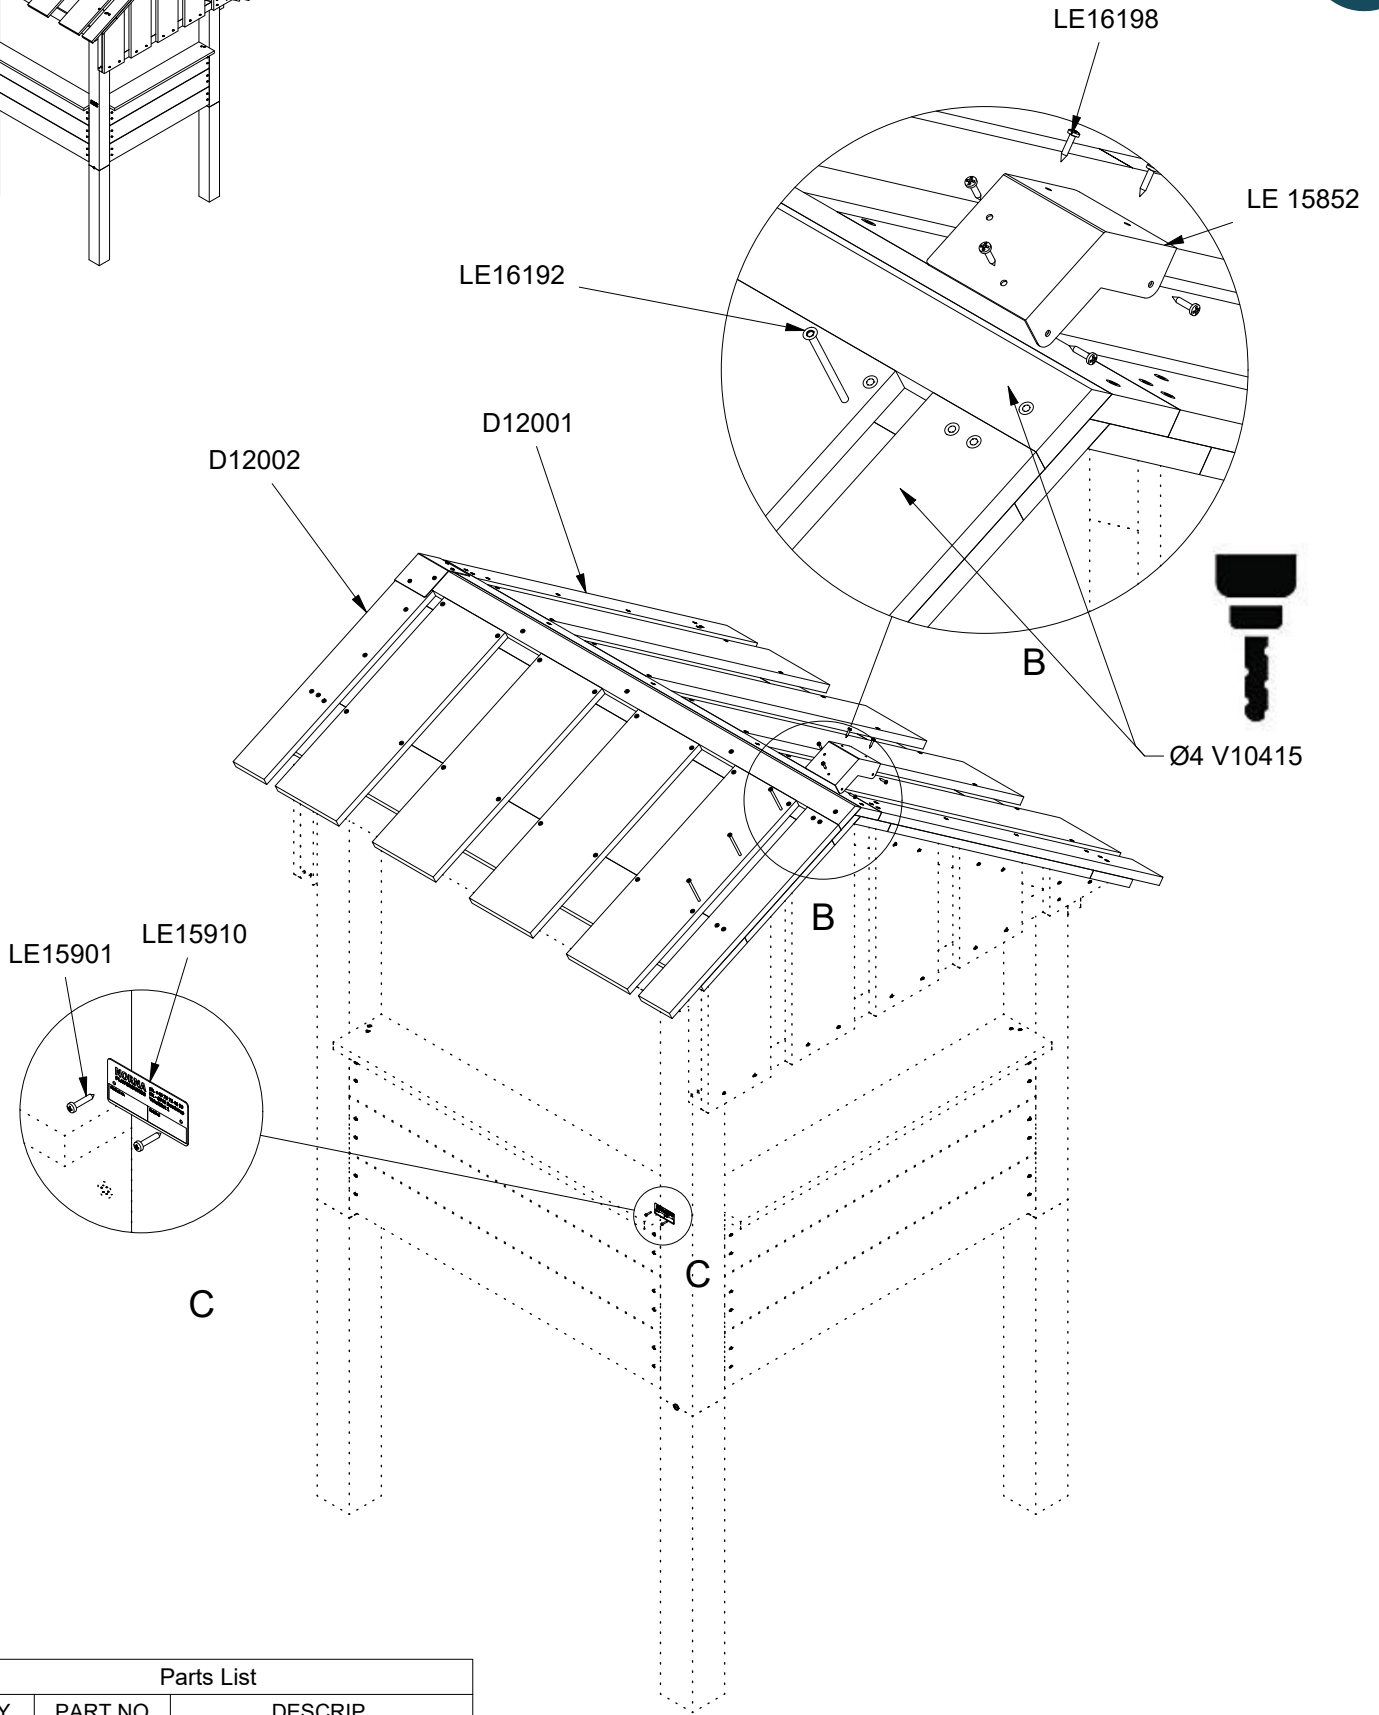

2

3,5h

4,2 x 4,2 x 1,5 m

~202 kg

~0,16 m<sup>3</sup>

210x10x10 cm

40 kg

Parts List		
QTY	PART NO	DESCRIP.
2	D12000	970x476x150mm
1	D12001	1140x1360 mm
1	D12002	1360x590mm
1	D12003	1200x590mm
1	D12006	40x140x1170mm
1	D12007	40x140x1170mm
1	D12008	1200x590mm
2	LE 15852	Bracket
2	RS00609	100x100mm
2	RS00610	100x100mm

Parts List		
QTY	PART NO	DESCRIP.
1	D12003	1200x590mm
1	D12006	40x140x1170mm
1	D12007	40x140x1170mm
1	D12008	1200x590mm
10	LE16186	6x100 CH
8	LE16192	5x80 mm CH
2	RS00609	100x100mm
2	RS00610	100x100mm
1	V10415	HSS Ø4mm L:119mm

Parts List		
QTY	PART NO	DESCRIP.
2	D12000	970x476x150mm
12	LE16186	6x100 CH
1	V10415	HSS Ø4mm L:119mm

# LE20098

Parts List		
QTY	PART NO	DESCRIP.
1	D12001	1140x1360 mm
1	D12002	1360x590mm
2	LE 15852	Bracket
2	LE15901	3x16, PH
1	LE15910	Name tag
14	LE16192	5x80 mm CH
12	LE16198	4x20mm PH
1	V10415	HSS Ø4mm L:119mm