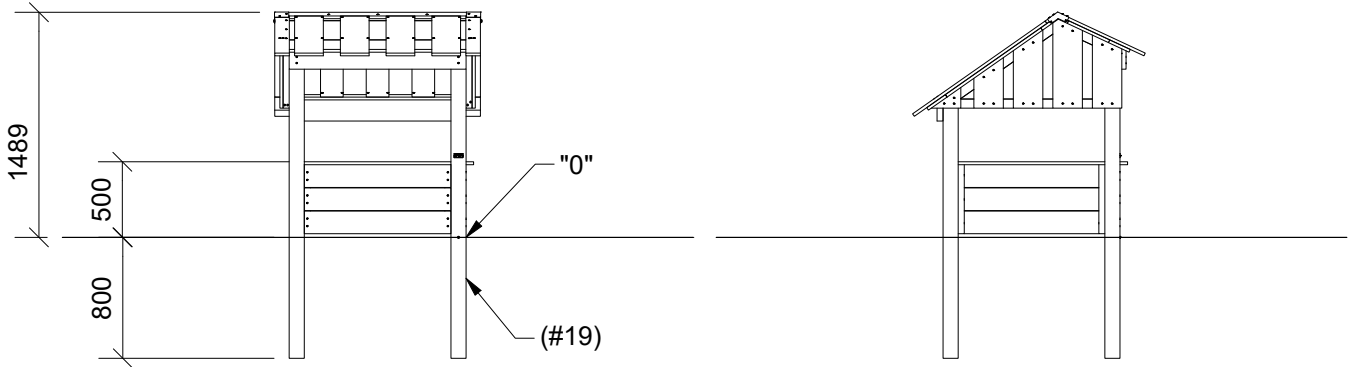

2

3,5h

4,2 x 4,2 x 1,5 m

~202 kg

~0,16 m<sup>3</sup>

210x10x10 cm

40 kg

Parts List		
QTY	PART NO	DESCRIP.
2	D12000	970x476x150mm
1	D12001	1140x1360 mm
1	D12002	1360x590mm
1	D12003	1200x590mm
1	D12006	40x140x1170mm
1	D12007	40x140x1170mm
1	D12008	1200x590mm
2	LE 15852	Bracket
2	RS00609	100x100mm
2	RS00610	100x100mm

Parts List		
QTY	PART NO	DESCRIP.
1	D12003	1200x590mm
1	D12006	40x140x1170mm
1	D12007	40x140x1170mm
1	D12008	1200x590mm
10	LE16186	6x100 CH
8	LE16192	5x80 mm CH
2	RS00609	100x100mm
2	RS00610	100x100mm
1	V10415	HSS Ø4mm L:119mm