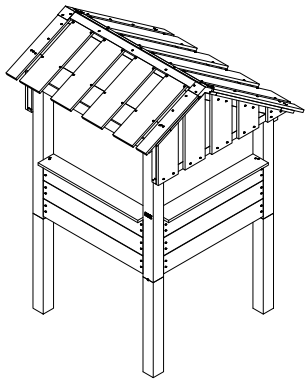

LE20098

Parts List		
QTY	PART NO	DESCRIP.
1	D12001	1140x1360 mm
1	D12002	1360x590mm
2	LE 15852	Bracket
2	LE15901	3x16, PH
1	LE15910	Name tag
14	LE16192	5x80 mm CH
12	LE16198	4x20mm PH
1	V10415	HSS Ø4mm L:119mm