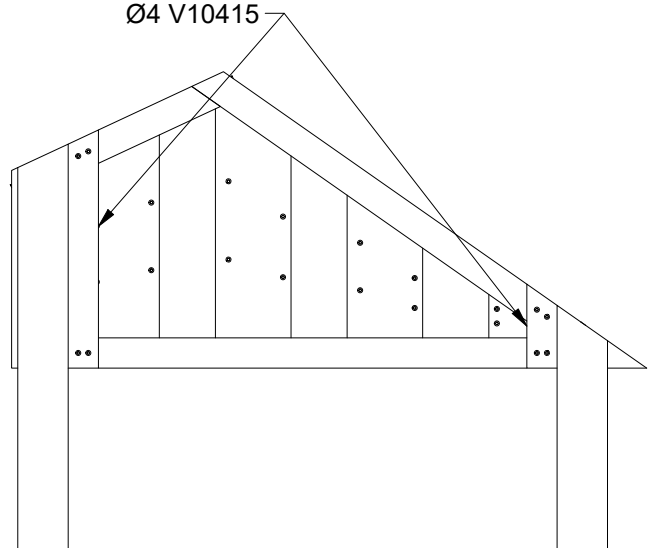

Parts List		
QTY	PART NO	DESCRIP.
1	D12003	1200x590mm
1	D12006	40x140x1170mm
1	D12007	40x140x1170mm
1	D12008	1200x590mm
10	LE16186	6x100 CH
8	LE16192	5x80 mm CH
2	RS00609	100x100mm
2	RS00610	100x100mm
1	V10415	HSS Ø4mm L:119mm