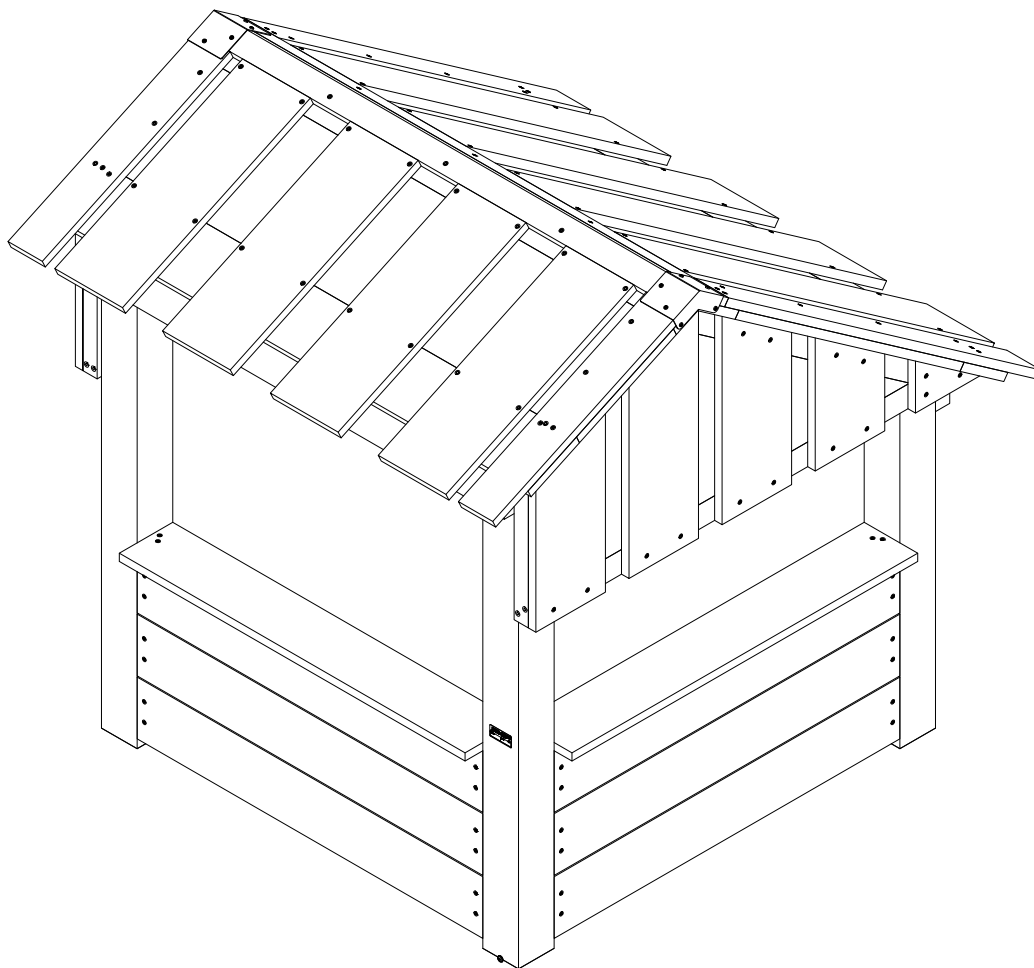

LE20098

1/7

Ijlander rev. 6660

IJSLANDER

Ijlander BV
Oude Dijk 10
8096 RK Oldebroek | The Netherlands
T +31 (0)525 633420 | F +31 (0)525 631067
info@ijlander.com | www.ijlander.com

21-06-2022 / Rev.: A