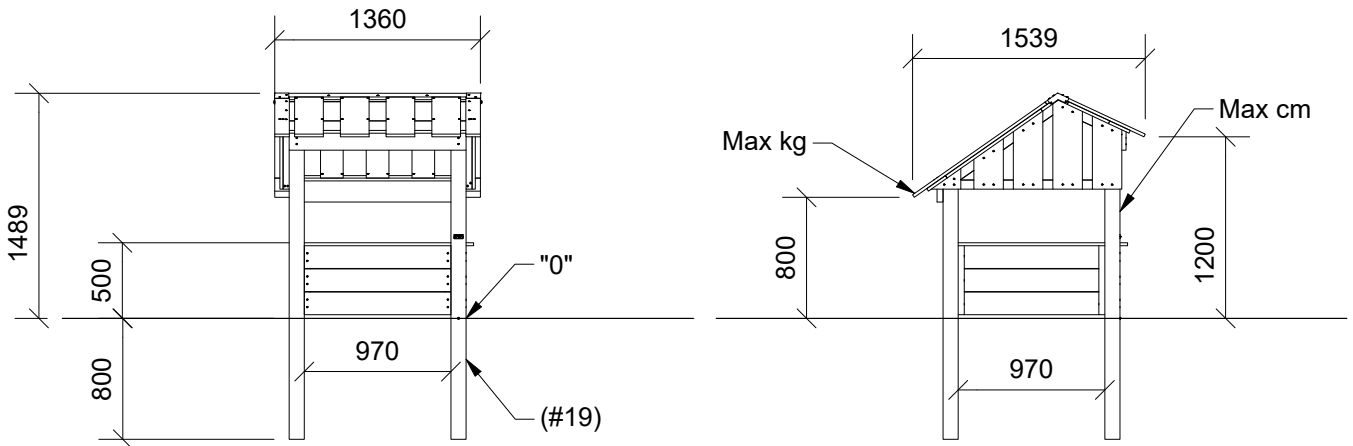

2

3,5h

4,2 x 4,2 x 1,5 m

~202 kg

~0,16 m<sup>3</sup>

210x10x10 cm

40 kg

Parts List		
QTY	PART NO	DESCRIP.
2	D12000	970x476x150mm
1	D12001	1140x1360 mm
1	D12002	1360x590mm
1	D12003	1200x590mm
1	D12006	40x140x1170mm
1	D12007	40x140x1170mm
1	D12008	1200x590mm
2	LE 15852	Bracket
2	RS00609	100x100mm
2	RS00610	100x100mm

Parts List		
QTY	PART NO	DESCRIP.
1	D12003	1200x590mm
1	D12006	40x140x1170mm
1	D12007	40x140x1170mm
1	D12008	1200x590mm
10	LE16186	6x100 CH
8	LE16192	5x80 mm CH
2	RS00609	100x100mm
2	RS00610	100x100mm
1	V10415	HSS Ø4mm L:119mm

Parts List		
QTY	PART NO	DESCRIP.
2	D12000	970x476x150mm
12	LE16186	6x100 CH
1	V10415	HSS Ø4mm L:119mm

# LE20098

Parts List		
QTY	PART NO	DESCRIP.
1	D12001	1140x1360 mm
1	D12002	1360x590mm
2	LE 15852	Bracket
2	LE15901	3x16, PH
1	LE15910	Name tag
14	LE16192	5x80 mm CH
12	LE16198	4x20mm PH
1	V10415	HSS Ø4mm L:119mm