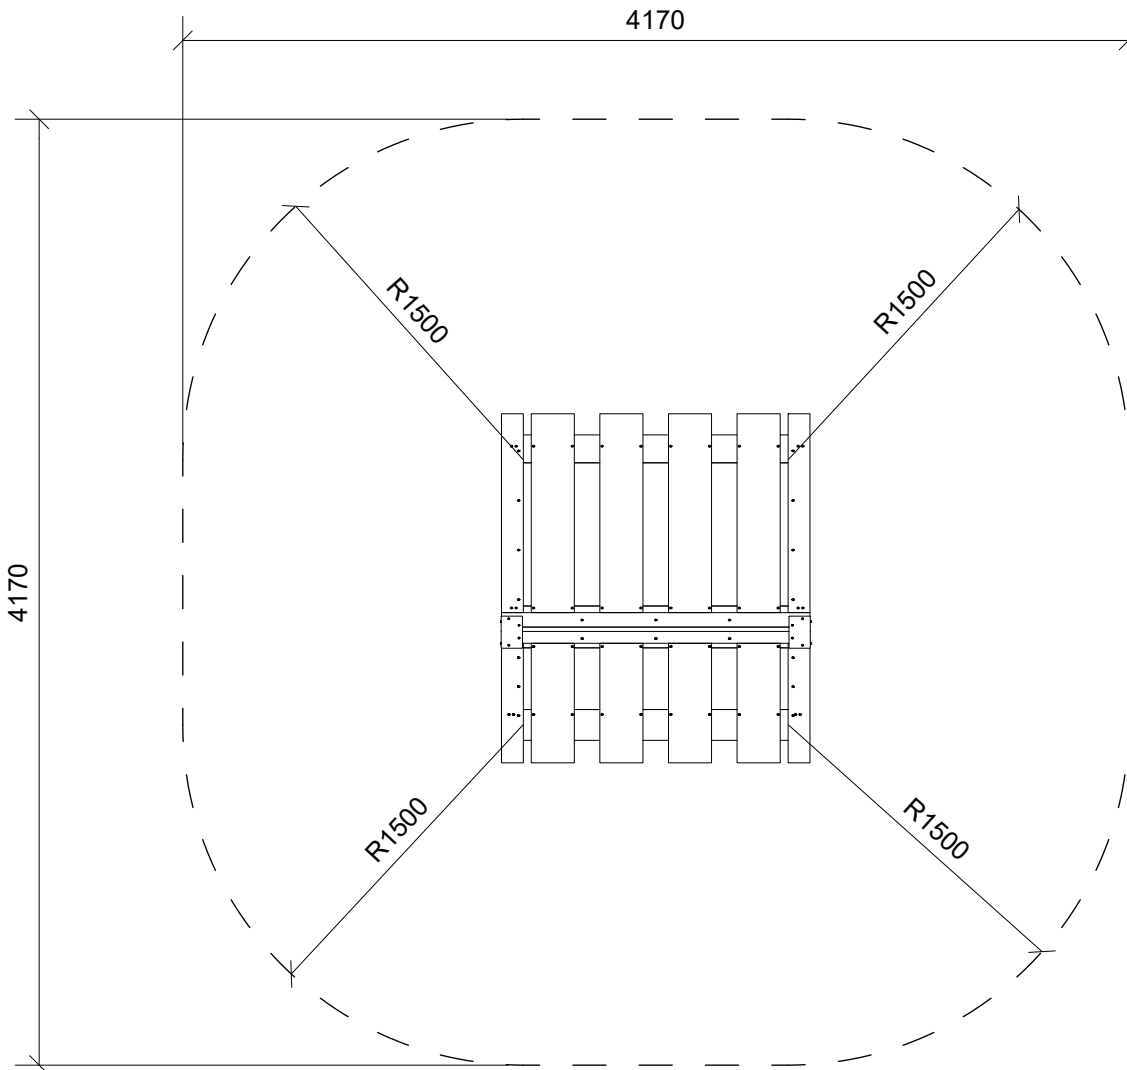

2

3,5h

4,2 x 4,2 x 1,5 m

~202 kg

~0,16 m<sup>3</sup>

210x10x10 cm

40 kg

Parts List		
QTY	PART NO	DESCRIP.
2	D12000	970x476x150mm
1	D12001	1140x1360 mm
1	D12002	1360x590mm
1	D12003	1200x590mm
1	D12006	40x140x1170mm
1	D12007	40x140x1170mm
1	D12008	1200x590mm
2	LE 15852	Bracket
2	RS00609	100x100mm
2	RS00610	100x100mm

Parts List		
QTY	PART NO	DESCRIP.
1	D12003	1200x590mm
1	D12006	40x140x1170mm
1	D12007	40x140x1170mm
1	D12008	1200x590mm
10	LE16186	6x100 CH
8	LE16192	5x80 mm CH
2	RS00609	100x100mm
2	RS00610	100x100mm
1	V10415	HSS Ø4mm L:119mm

Parts List		
QTY	PART NO	DESCRIP.
2	D12000	970x476x150mm
12	LE16186	6x100 CH
1	V10415	HSS Ø4mm L:119mm

# LE20098

Parts List		
QTY	PART NO	DESCRIP.
1	D12001	1140x1360 mm
1	D12002	1360x590mm
2	LE 15852	Bracket
2	LE15901	3x16, PH
1	LE15910	Name tag
14	LE16192	5x80 mm CH
12	LE16198	4x20mm PH
1	V10415	HSS Ø4mm L:119mm