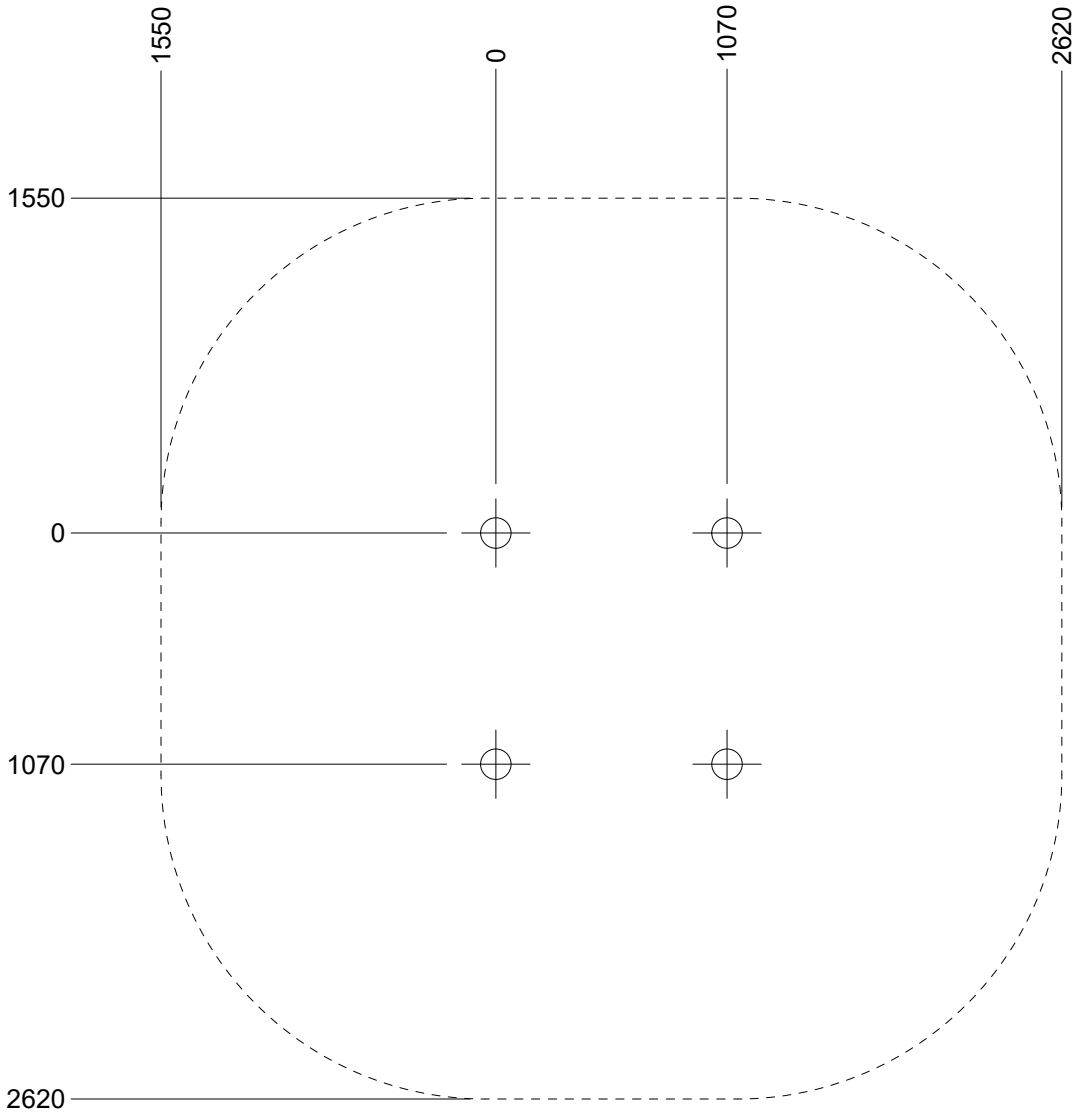

2

3,5h

4,2 x 4,2 x 1,5 m

~202 kg

~0,16 m<sup>3</sup>

210x10x10 cm

40 kg

Parts List		
QTY	PART NO	DESCRIP.
2	D12000	970x476x150mm
1	D12001	1140x1360 mm
1	D12002	1360x590mm
1	D12003	1200x590mm
1	D12006	40x140x1170mm
1	D12007	40x140x1170mm
1	D12008	1200x590mm
2	LE 15852	Bracket
2	RS00609	100x100mm
2	RS00610	100x100mm

Parts List		
QTY	PART NO	DESCRIP.
1	D12003	1200x590mm
1	D12006	40x140x1170mm
1	D12007	40x140x1170mm
1	D12008	1200x590mm
10	LE16186	6x100 CH
8	LE16192	5x80 mm CH
2	RS00609	100x100mm
2	RS00610	100x100mm
1	V10415	HSS Ø4mm L:119mm

Parts List		
QTY	PART NO	DESCRIP.
2	D12000	970x476x150mm
12	LE16186	6x100 CH
1	V10415	HSS Ø4mm L:119mm

# LE20098

Parts List		
QTY	PART NO	DESCRIP.
1	D12001	1140x1360 mm
1	D12002	1360x590mm
2	LE 15852	Bracket
2	LE15901	3x16, PH
1	LE15910	Name tag
14	LE16192	5x80 mm CH
12	LE16198	4x20mm PH
1	V10415	HSS Ø4mm L:119mm