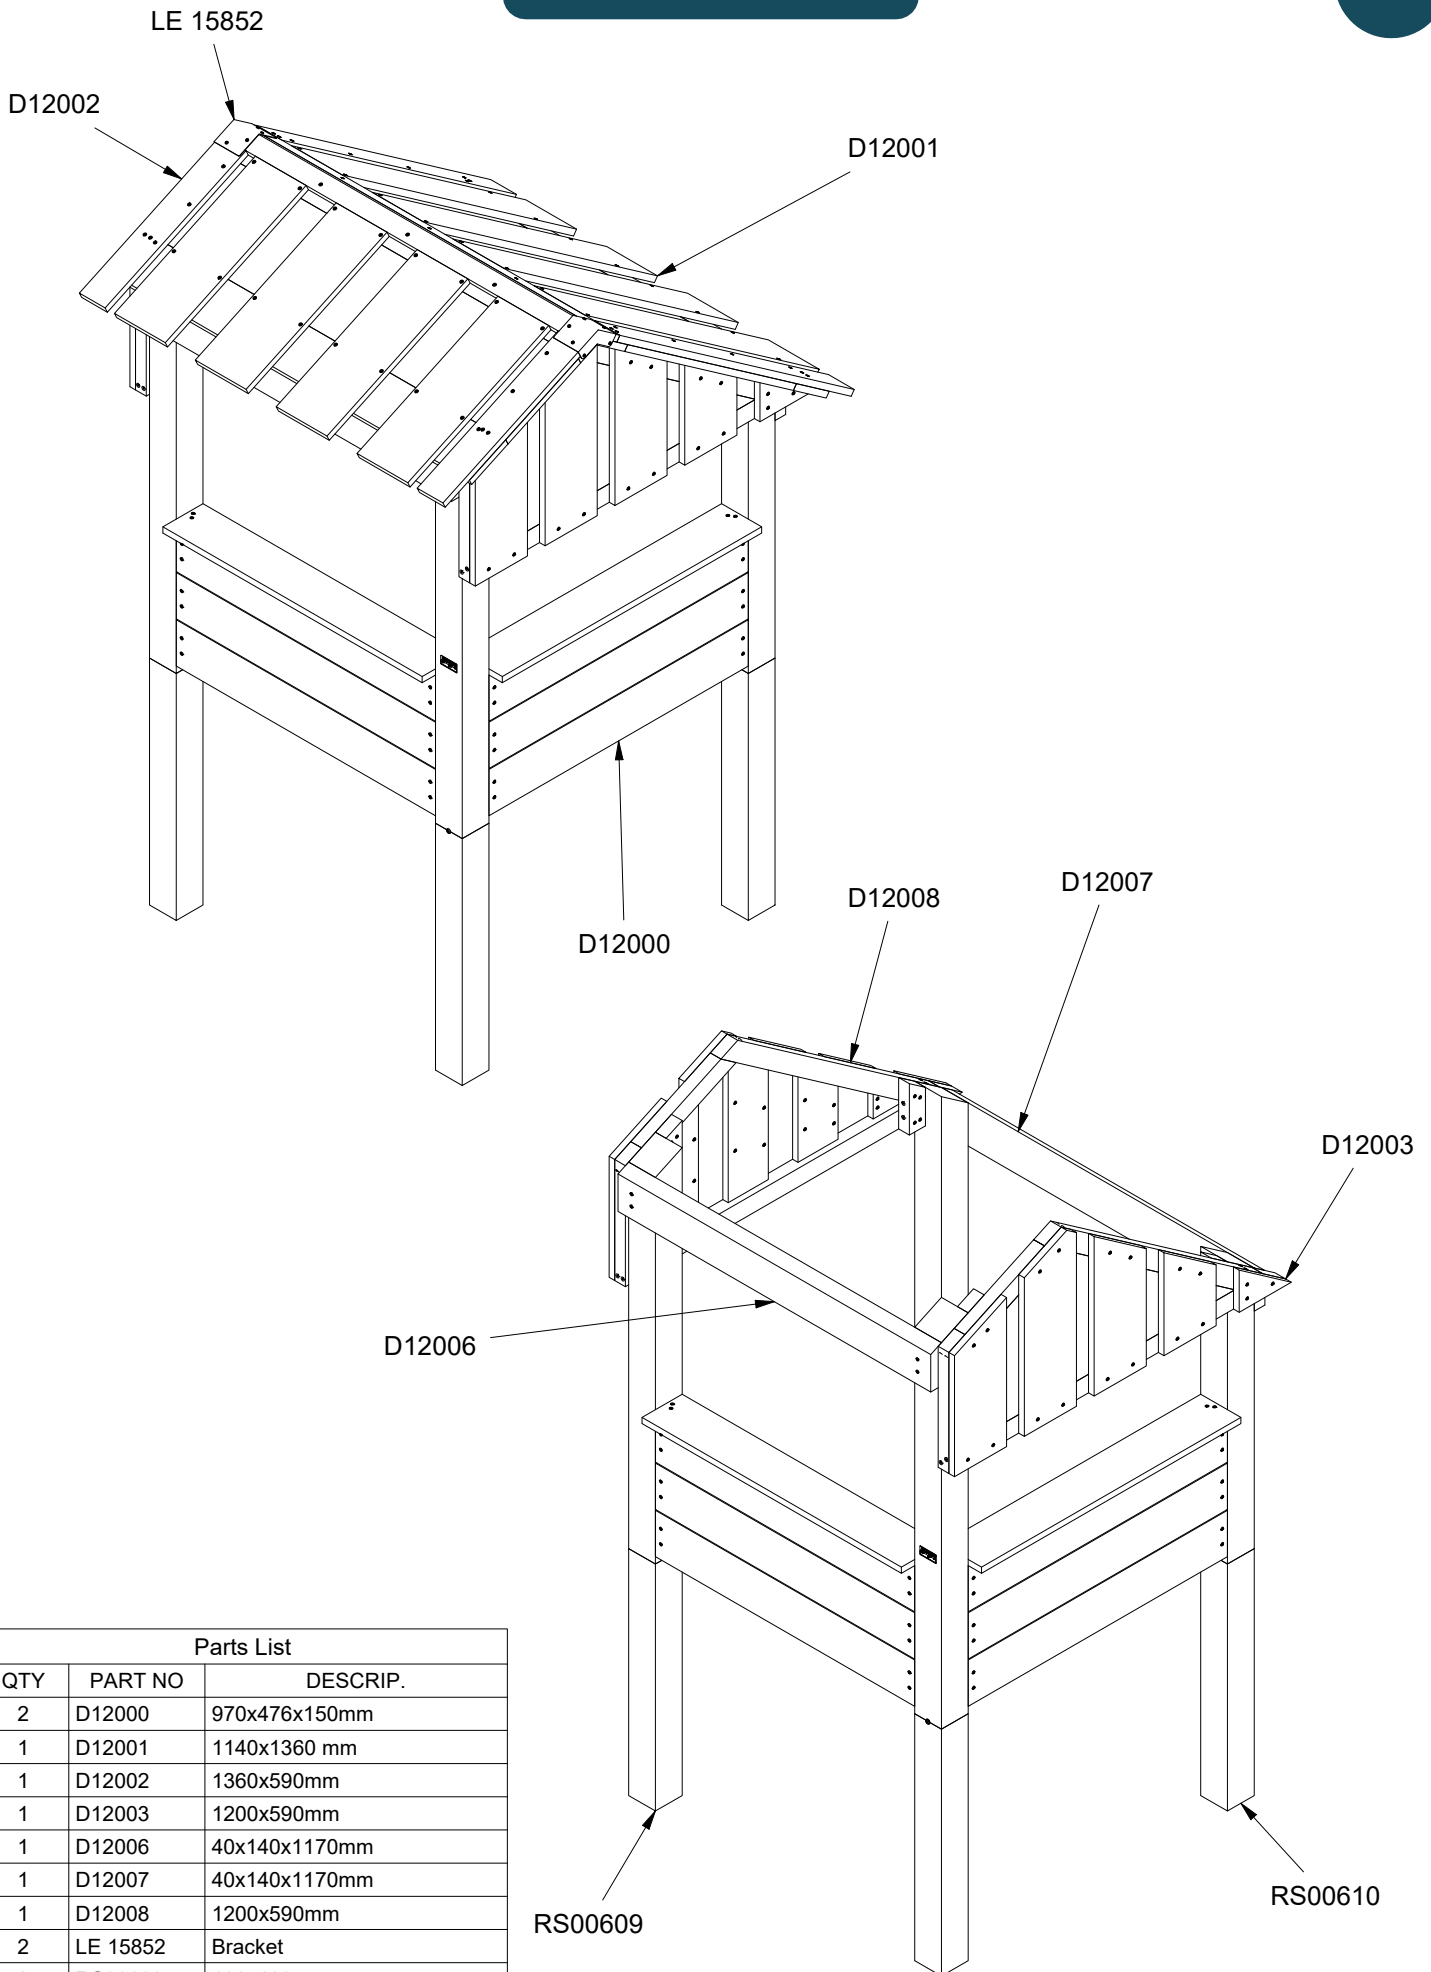

2

3,5h

4,2 x 4,2 x 1,5 m

~202 kg

~0,16 m<sup>3</sup>

210x10x10 cm

40 kg

Parts List		
QTY	PART NO	DESCRIP.
2	D12000	970x476x150mm
1	D12001	1140x1360 mm
1	D12002	1360x590mm
1	D12003	1200x590mm
1	D12006	40x140x1170mm
1	D12007	40x140x1170mm
1	D12008	1200x590mm
2	LE 15852	Bracket
2	RS00609	100x100mm
2	RS00610	100x100mm

Parts List		
QTY	PART NO	DESCRIP.
1	D12003	1200x590mm
1	D12006	40x140x1170mm
1	D12007	40x140x1170mm
1	D12008	1200x590mm
10	LE16186	6x100 CH
8	LE16192	5x80 mm CH
2	RS00609	100x100mm
2	RS00610	100x100mm
1	V10415	HSS Ø4mm L:119mm

Parts List		
QTY	PART NO	DESCRIP.
2	D12000	970x476x150mm
12	LE16186	6x100 CH
1	V10415	HSS Ø4mm L:119mm

# LE20098

Parts List		
QTY	PART NO	DESCRIP.
1	D12001	1140x1360 mm
1	D12002	1360x590mm
2	LE 15852	Bracket
2	LE15901	3x16, PH
1	LE15910	Name tag
14	LE16192	5x80 mm CH
12	LE16198	4x20mm PH
1	V10415	HSS Ø4mm L:119mm