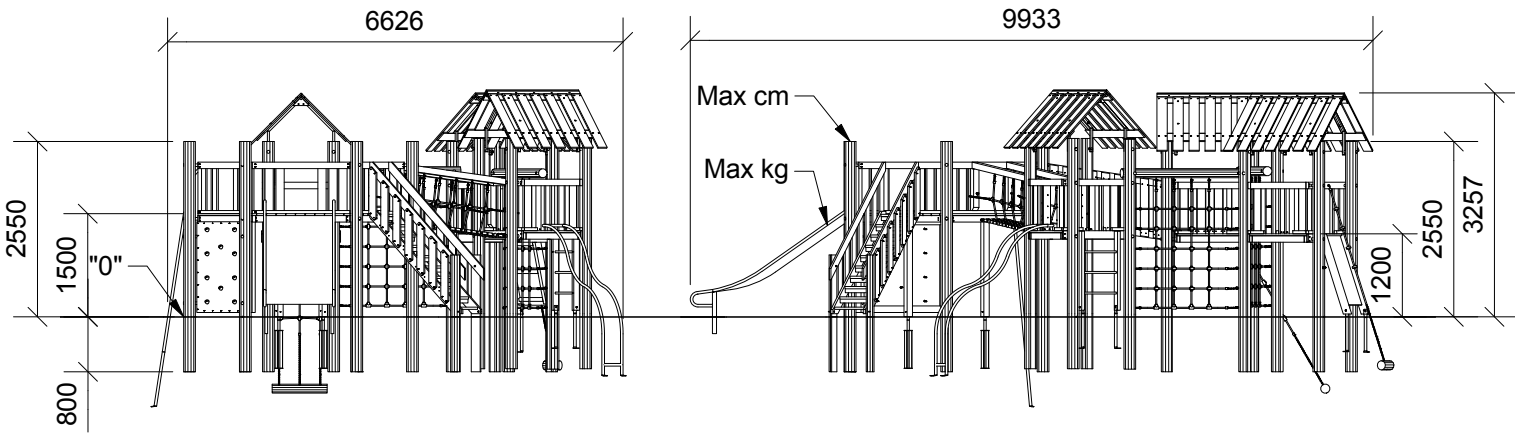

2

84t

87,8m²

13,4x9,7x3,3cm

~3270 kg

0,8m³

Ø16-18 x335cm

147kg