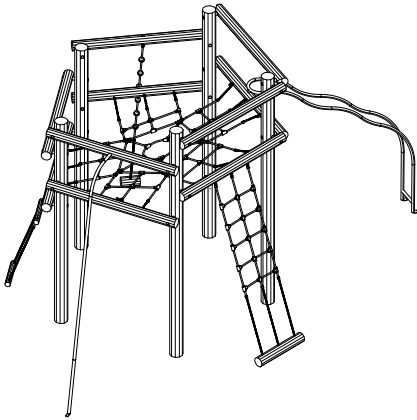

Parts List		
QTY	PART NO	DESCRIP.
1	D11036	Ø120-140
4	LE15108	Ø38x40mm
4	LE15256	M16x270mm
1	LE16098	M12x1,25mm nut
4	LE16100	M16 nut
8	LE16152	M16 - Ø30 mm
1	LE16167	M12 - Ø32 mm
9	LE16556	Ø42/38mm
1	LE20372	Slide tubes
1	RS00040	Ø160-180
1	RS00044	Ø160-180
1	RS00045	Ø120-140