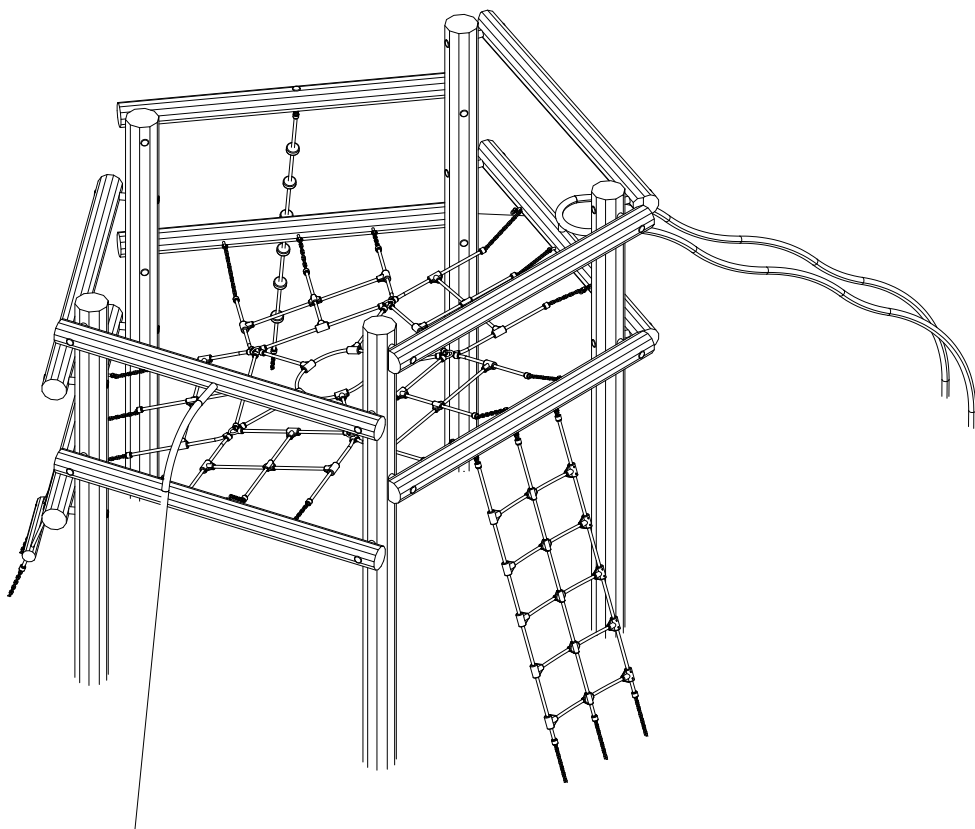

LE20404

IJslander rev. 6598

1/11

IJSLANDER

IJslander BV
Oude Dijk 10
8096 RK Oldebroek | The Netherlands
T +31 (0)525 633420 | F +31 (0)525 631067
info@ijslander.com | www.ijslander.com

05-05-2022 / Rev.: C