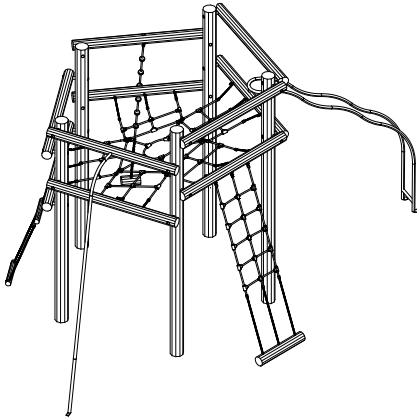

Parts List		
QTY	PART NO	DESCRIP.
1	D11034	Ø120-140
1	D11978	Taifun net ladder, 1800mm
3	LE13100	Shackle
4	LE15108	Ø38x40mm
4	LE15256	M16x270mm
4	LE16100	M16 nut
8	LE16152	M16 - Ø30 mm
3	LE16502	Spacer 6mm
8	LE16556	Ø42/38mm
1	LE16601	Locktite 5ml (Glue)
1	RS00040	Ø160-180
1	RS00041	Ø160-180
1	RS00045	Ø120-140