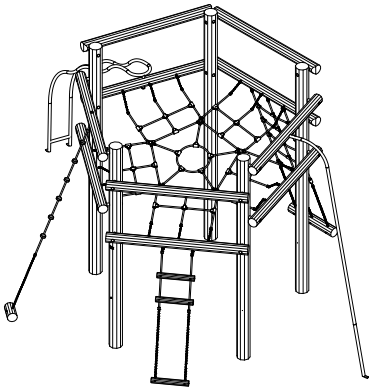

Parts List		
QTY	PART NO	DESCRIP.
1	RS00040	Ø160-180
1	RS00041	Ø160-180
1	RS00042	Ø160-180
1	RS00043	Ø160-180
1	RS00044	Ø160-180
2	D11033	Ø120-140
1	D11034	Ø120-140
1	D11035	Ø120-140
1	D11036	Ø120-140
1	D11773	Ø120-140
2	RS00045	Ø120-140
1	RS00050	Ø120-140
1	RS00052	Ø120-140
1	LE16556	Ø42/38mm
1	D12013	Taifun rope, assembled
1	D11978	Taifun net ladder, 1800mm
1	LE26002	Taifun
1	LE20370	Sliding pole
1	LE20372	Slide tubes
1	D10021	Ladder

A dashed-line box containing product information for NORNA lubricating paste. It includes a lightbulb icon, a tube of NORNA paste, and a roller. The text reads: "NORNA 100g (LE16604) Lubricating paste".