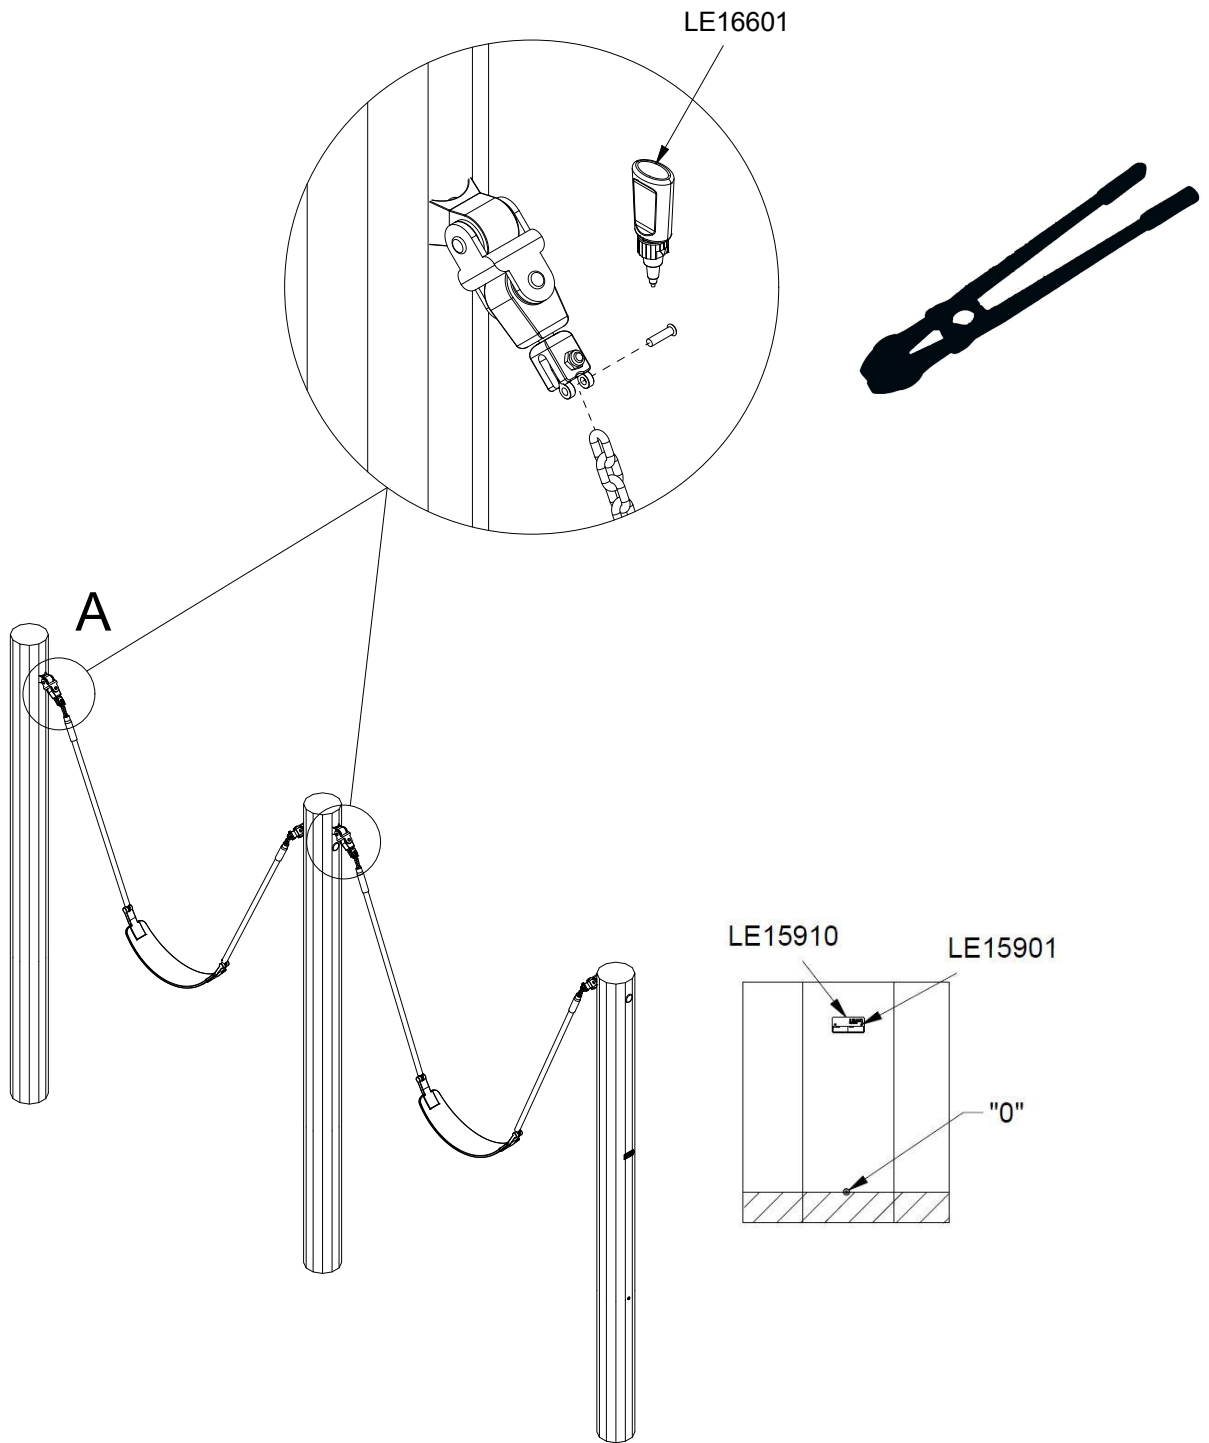

8t

2

26m²

7x3,67x1,8m

~183 kg

0,11m³

Ø18x260cm

60kg

Parts List

QTY	PART NO	DESCRIP.
1	D11367	Ø160/180x2600mm w. fittings
1	D11368	Ø160/180-2600mm w. fittings
1	D11369	Ø160/180-2600mm w. fittings
1	LE20150 -1	Strap seat
1	LE20150-2	Strap seat

Parts List		
QTY	PART NO	DESCRIP.
2	LE15901	3x16, PH
1	LE15910	Name tag
1	LE16601	Locktite 5ml (Glue)