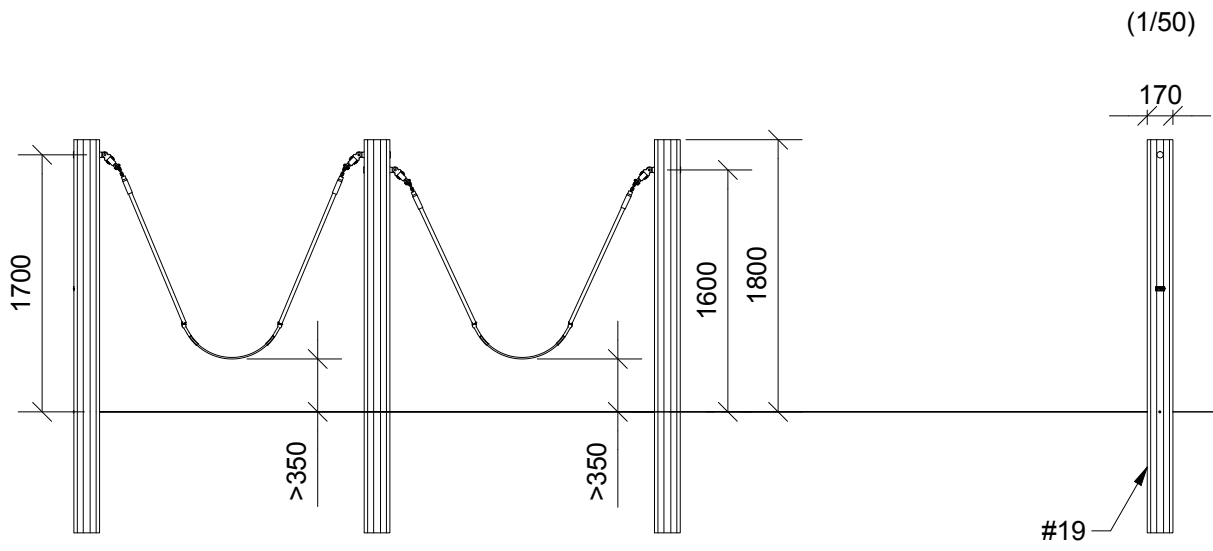

8t

2

26m²

7x3,67x1,8m

~183 kg

0,11m³

Ø18x260cm

60kg

Parts List

QTY	PART NO	DESCRIP.
1	D11367	Ø160/180x2600mm w. fittings
1	D11368	Ø160/180-2600mm w. fittings
1	D11369	Ø160/180-2600mm w. fittings
1	LE20150 -1	Strap seat
1	LE20150-2	Strap seat

Parts List		
QTY	PART NO	DESCRIP.
2	LE15901	3x16, PH
1	LE15910	Name tag
1	LE16601	Locktite 5ml (Glue)