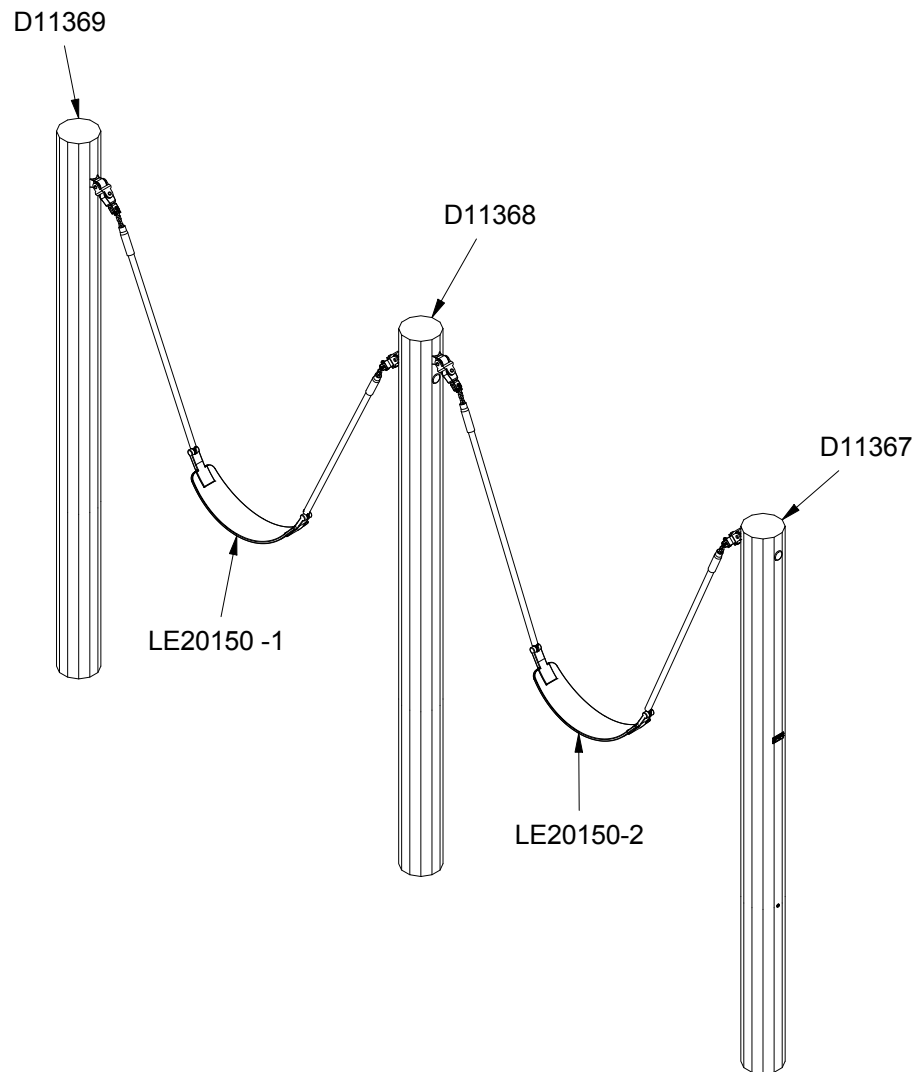

8t

2

26m²

7x3,67x1,8m

~183 kg

0,11m³

Ø18x260cm

60kg

Parts List

QTY	PART NO	DESCRIP.
1	D11367	Ø160/180x2600mm w. fittings
1	D11368	Ø160/180-2600mm w. fittings
1	D11369	Ø160/180-2600mm w. fittings
1	LE20150 -1	Strap seat
1	LE20150-2	Strap seat

Parts List		
QTY	PART NO	DESCRIP.
2	LE15901	3x16, PH
1	LE15910	Name tag
1	LE16601	Locktite 5ml (Glue)