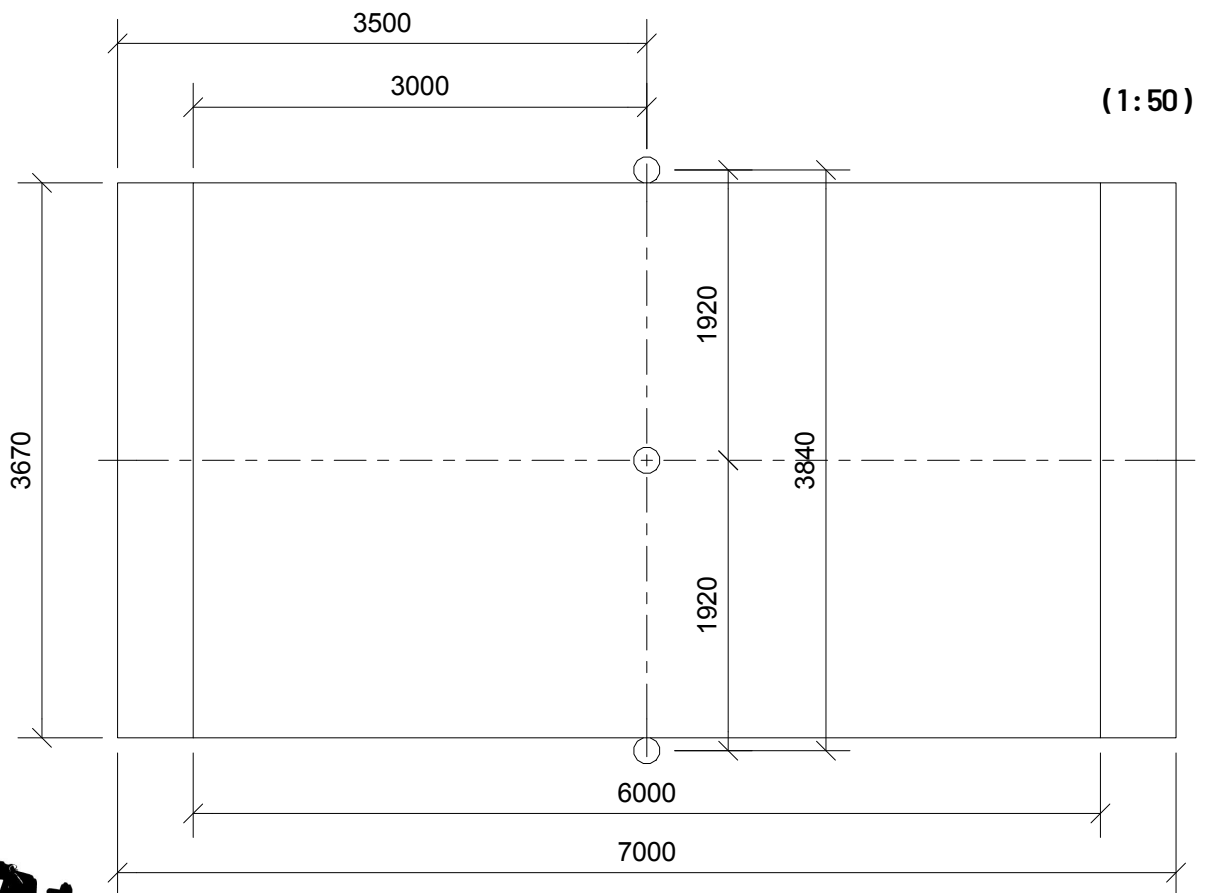

8t

2

26m²

7x3,67x1,8m

~183 kg

0,11m³

Ø18x260cm

60kg

Parts List

QTY	PART NO	DESCRIP.
1	D11367	Ø160/180x2600mm w. fittings
1	D11368	Ø160/180-2600mm w. fittings
1	D11369	Ø160/180-2600mm w. fittings
1	LE20150 -1	Strap seat
1	LE20150-2	Strap seat

Parts List		
QTY	PART NO	DESCRIP.
2	LE15901	3x16, PH
1	LE15910	Name tag
1	LE16601	Locktite 5ml (Glue)