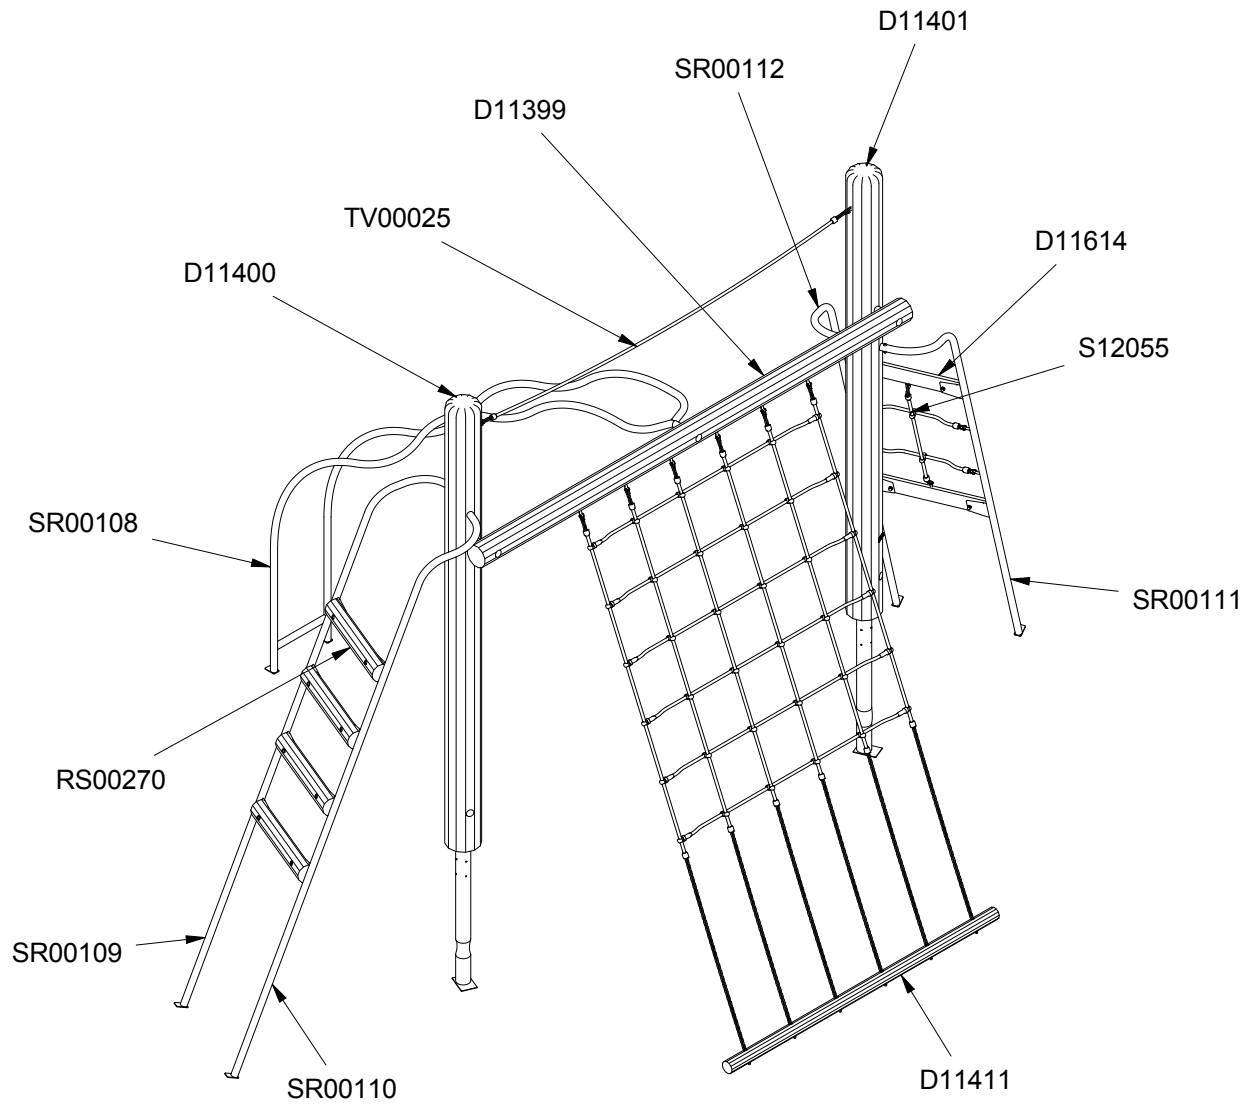

2

6,5h

40m<sup>2</sup>

8,3x6,9x3m

~310 kg

>C25

~0,3m<sup>3</sup>

44x295x295cm

75kg

## Parts List

QTY	PART NO	DESCRIP.
1	D11399	Ø140x3200mm, assembled
1	D11400	Ø200x3790mm, assembled
1	D11401	Ø200x3790mm, assembled
1	D11411	Taifun, net
2	D11614	Ø120x650mm, assembled
4	RS00270	Ø110x650mm
1	TV00025	Taifun
1	S12055	Taifun
1	SR00108	Slide tube
1	SR00109	Left ladder frame
1	SR00110	Right ladder frame
1	SR00111	Left ladder frame
1	SR00112	Right ladder frame

(1:75)

(1:60)

Parts List		
QTY	PART NO	DESCRIP.
2	LE15108	Ø38 x40mm Spacer
2	LE15258	M16x300mm
2	LE16053	M8 cap nut
12	LE16054	M10 cap nut
2	LE16065	M8x45mm
12	LE16085	M10x70 mm
2	LE16100	M16 nut
7	LE16152	M16 - Ø30 mm
24	LE16156	M10-Ø20
5	LE16556	Ø42/38mm
2	SR00147	M16x157/60