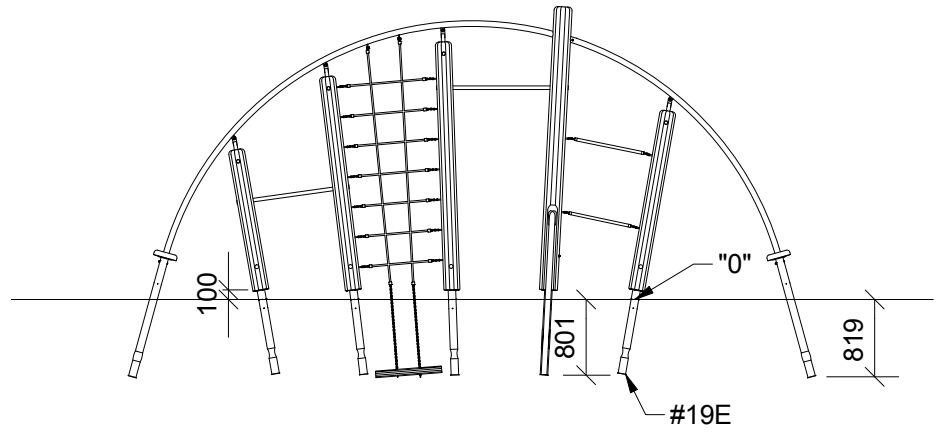

(1/80)

9741

2585

(1/60)

0

5170

2585

1500

0

1155

2128

3162

4175

5095

6741

8241