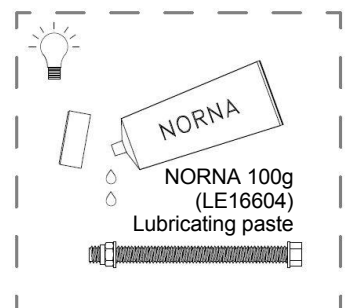

Parts List		
QTY	PART NO	DESCRIP.
1	D11153	Taifun
5	LE15252	M16x200 mm
3	LE16054	M10 cap nut
4	LE16056	M12 cap nut
8	LE16062	10x16 mm
2	LE16063	10x90 mm
4	LE16071	12x40 mm
1	LE16085	M10x70 mm
5	LE16152	M16 - Ø30 mm
8	LE16167	M12 - Ø32 mm
2	S11880	Ø250/45 mm
1	SR00031	Ø54x90 mm