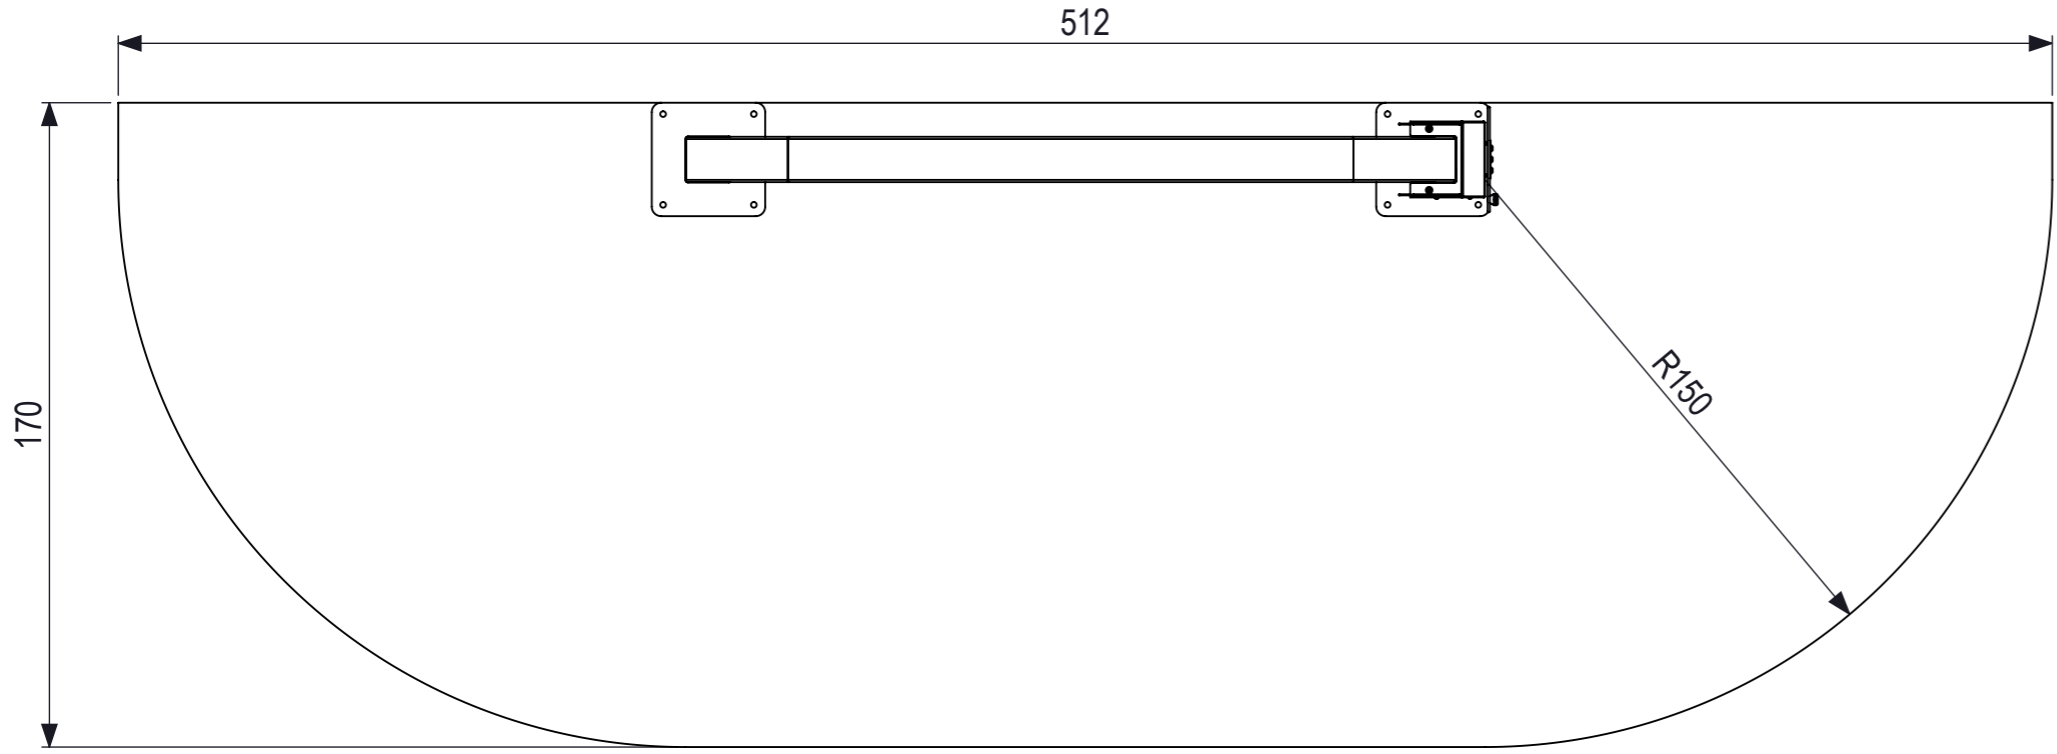

All rights reserved. Reproduction or distribution of this drawing without the written authority of the proprietor is prohibited.

IJSLANDER		Ijlander BV Oude Dijk 10 8096 RK Oldebroek | The Netherlands T +31 (0)525 633420 | F +31 (0)525 631067 info@ijlander.com | www.ijlander.com		benaming/name Urban Shot			
		proj.	eenheid/unit cm	getekend/drawn 1-2-2018	datum/date	naam/name	paraaf/signature
schaal/scale 1:20	tekeningnummer/drawingnumber 4005-INS			blad/sheet 1 - 1	wijz./rev. -	form./size A3