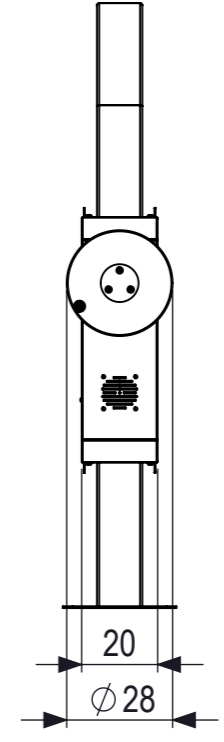

All rights reserved. Reproduction or distribution of this drawing without the written authority of the proprietor is prohibited.

IJSLANDER		Ijlander BV Oude Dijk 10 8096 RK Oldebroek | The Netherlands T +31 (0)525 633420 | F +31 (0)525 631067 info@ijlander.com | www.ijlander.com		benaming/name Urban Shot			
		proj.	eenheid/unit cm	getekend/drawn 1-2-2018	datum/date	naam/name	paraaf/signature
schaal/scale 1:20	tekeningnummer/drawingnumber 4005-INS			blad/sheet 1 - 1	wijz./rev. -	form./size A3