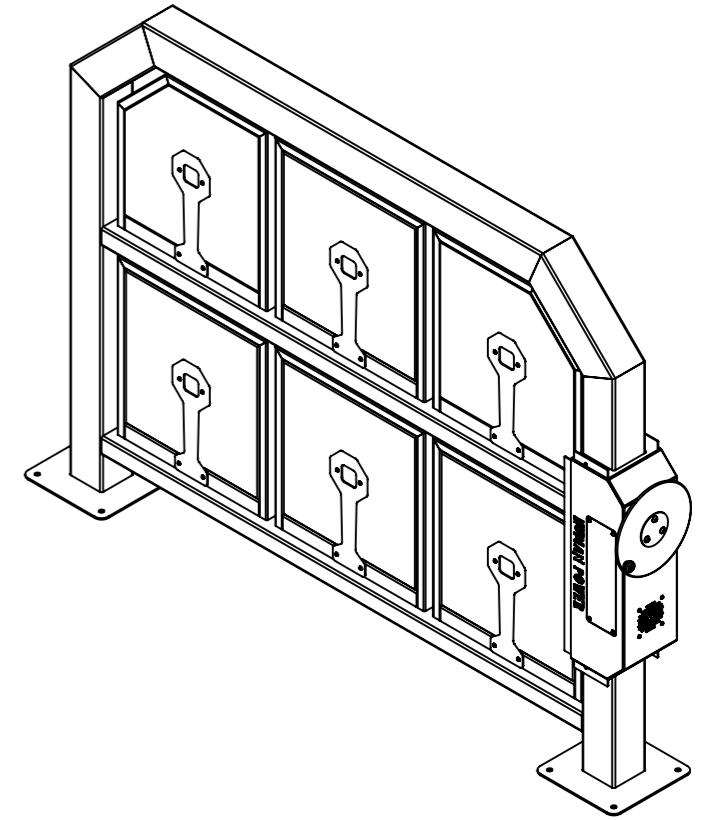

All rights reserved. Reproduction or distribution of this drawing without the written authority of the proprietor is prohibited.

IJSLANDER		Ijlander BV Oude Dijk 10 8096 RK Oldebroek | The Netherlands T +31 (0)525 633420 | F +31 (0)525 631067 info@ijlander.com | www.ijlander.com		benaming/name Urban Shot			
		proj.	eenheid/unit cm	getekend/drawn 1-2-2018	datum/date	naam/name	paraaf/signature
schaal/scale 1:20	tekeningnummer/drawingnumber 4005-INS			blad/sheet 1 - 1	wijz./rev. -	form./size A3