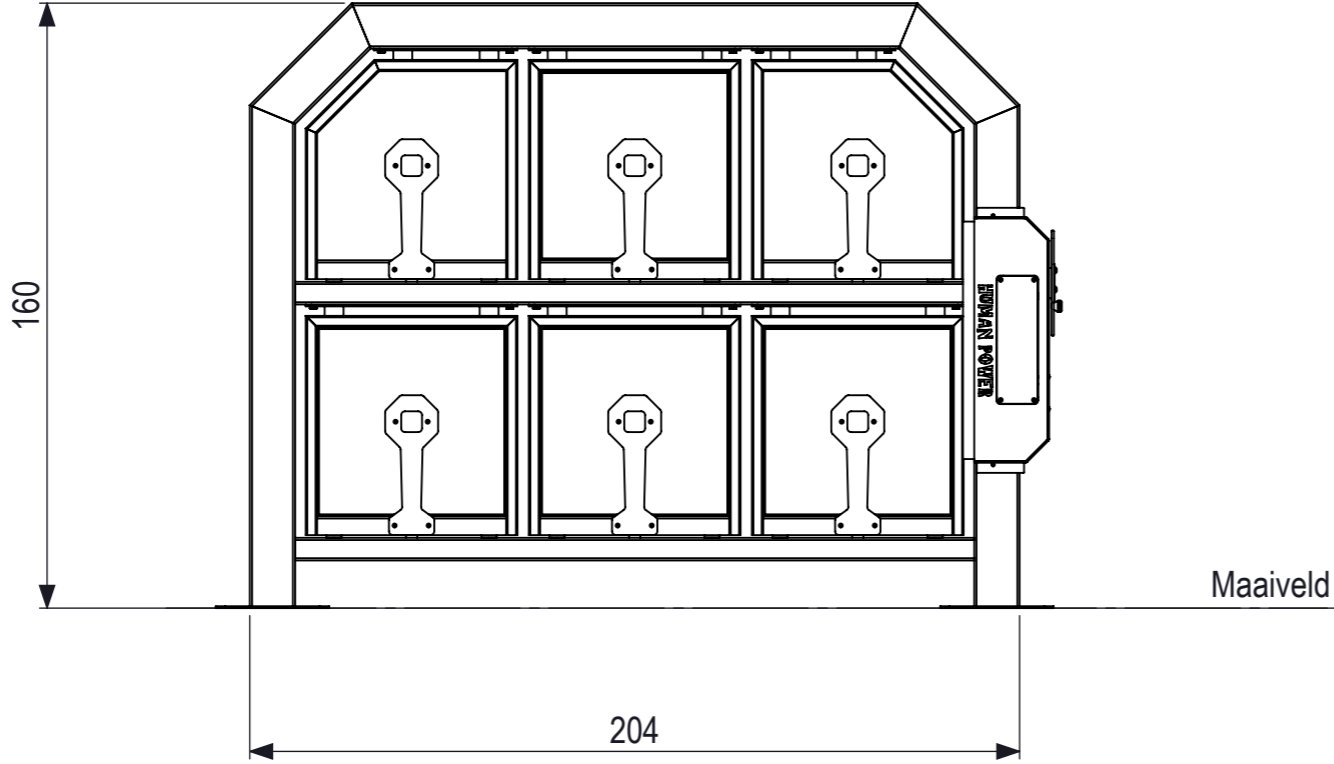

All rights reserved. Reproduction or distribution of this drawing without the written authority of the proprietor is prohibited.

IJSLANDER		Ijlander BV Oude Dijk 10 8096 RK Oldebroek | The Netherlands T +31 (0)525 633420 | F +31 (0)525 631067 info@ijlander.com | www.ijlander.com		benaming/name Urban Shot			
		proj.	eenheid/unit cm	getekend/drawn 1-2-2018	datum/date	naam/name	paraaf/signature
schaal/scale 1:20	tekeningnummer/drawingnumber 4005-INS			blad/sheet 1 - 1	wijz./rev. -	form./size A3