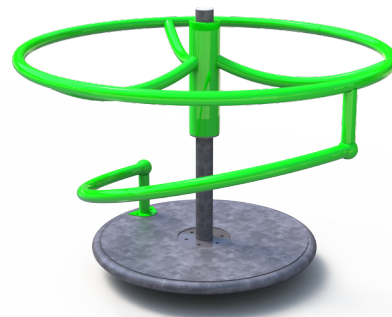

IJSLANDER

CLICK & PLAY JUNGLE & RUINS SPINNER

CLICK & PLAY

Artikel: CP-6006

The Click & Play Jungle & Ruins spinner is divided into three compartments so that several children can play at the same time. While spinning, they can hold onto the posts on different heights or they can try to sit on the lower bar. The Click & Play Jungles & Ruins spinner is standard made of hot-dip galvanized steel with a green coating.

Fall height

0.99 m

Age

5-10

Fall foundation

Building block C

Montage

0.0

Explanation surface class

- A** No fall surface needed.
- B** Fall surface needed. Minimum natural surface (gras, sand, etc.)
- C** Mandatory fall-absorbing surface. Thickness depends on the falling height.