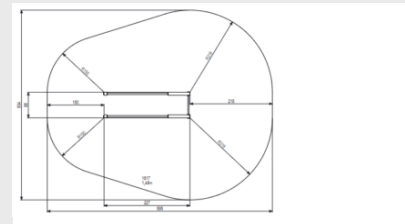

SPECIFICATIONS

 **Fall height**
1.49m

 **Age**
16 - 99

 **Safe zone**
6m x 5m

 **Total weight**
193 kg

 **Heaviest part**
64 kg

 **Measurement**
2.27m x 0.68m x 2.84m

 **Montage**
5

 **Play value**
Socialising, Exercising, Doing calisthenics, Bootcamp, Outdoor fitness,

 **Materials**
Staanders: koker 80x80x3mm, bar: 42,4x3mm

Veilige zone

IJSLANDER

IMPRESSION

IJSLANDER