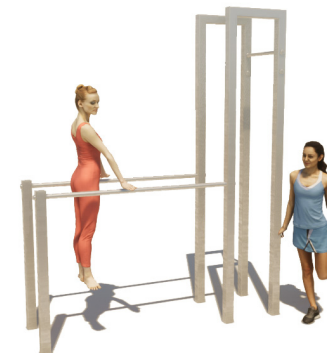

Article: 1617

This BarForz Dip bar can be integrated in a BarForz field, but is also available separately. This device is suitable for training the upper body. The BarForz Dip bar is bead blasted.

[Read more on our website](#)

SPECIFICATIONS

 **Fall height**
1.49m

 **Age**
16 - 99

 **Safe zone**
6m x 5m

 **Total weight**
193 kg

 **Heaviest part**
64 kg

 **Measurement**
2.27m x 0.68m x 2.84m

 **Montage**
5

 **Play value**
Socialising, Exercising, Doing calisthenics, Bootcamp, Outdoor fitness,

 **Materials**
Staanders: koker 80x80x3mm, bar: 42,4x3mm

Veilige zone

IJSLANDER

IMPRESSION

IJSLANDER